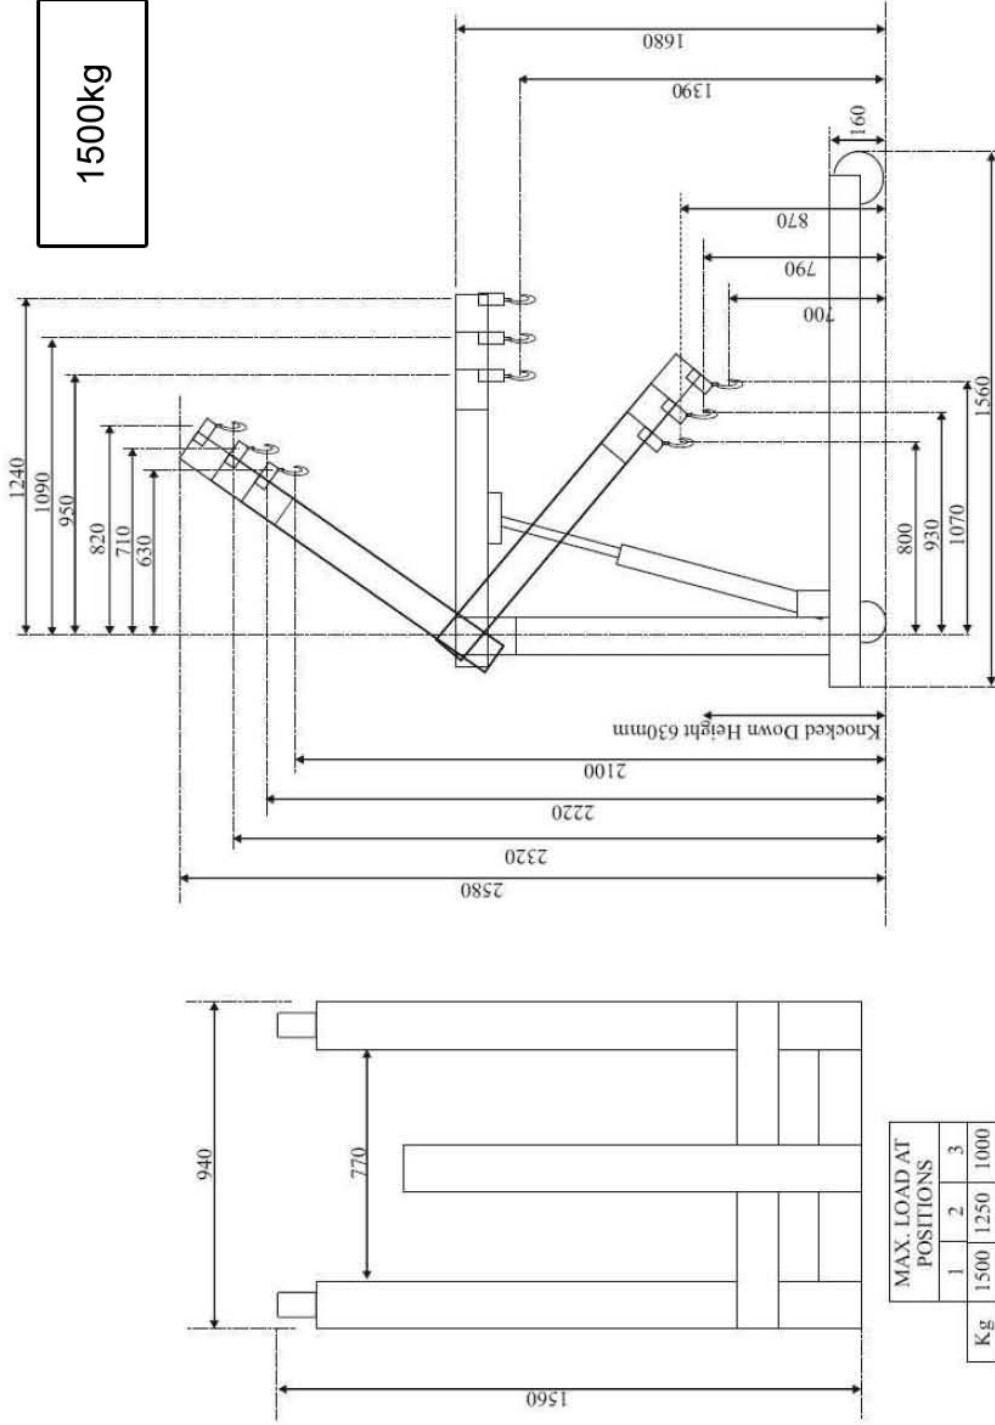

SELBY ENGINEERING & LIFTING SAFETY LTD.

Lifting Equipment and Height Safety Specialists
www.liftingsafety.co.uk Email: sales@liftingsafety.co.uk
Tel: (01977) 684600 Fax: (01977) 685300