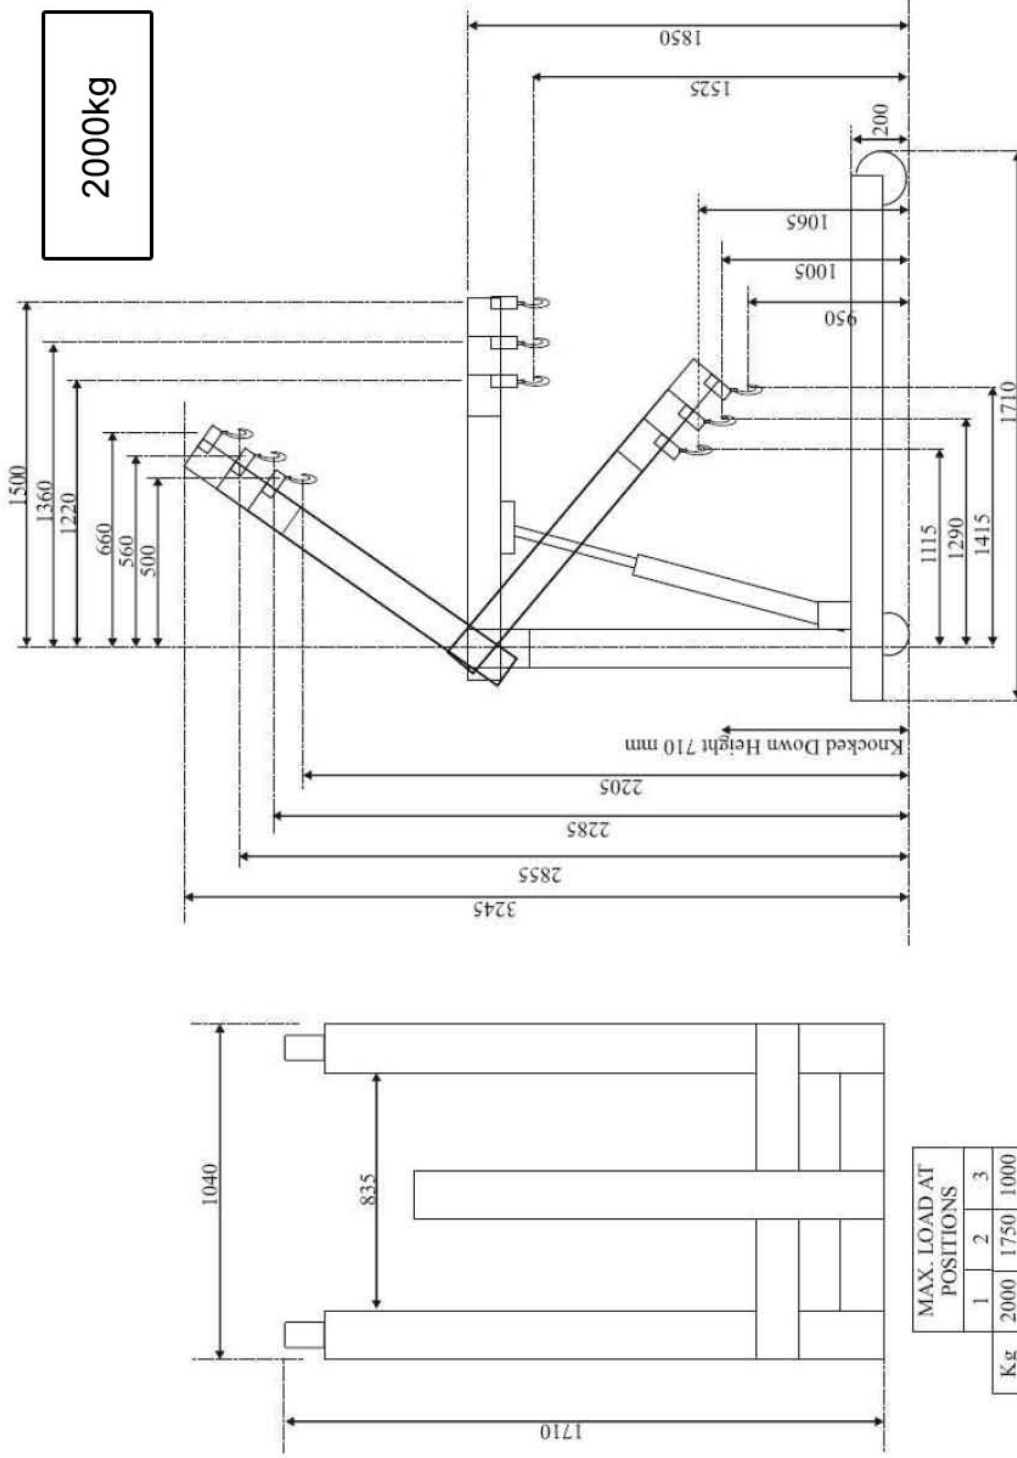

SELBY ENGINEERING & LIFTING SAFETY LTD.

Lifting Equipment and Height Safety Specialists
www.liftingsafety.co.uk Email: sales@liftingsafety.co.uk
Tel: (01977) 684600 Fax: (01977) 685300