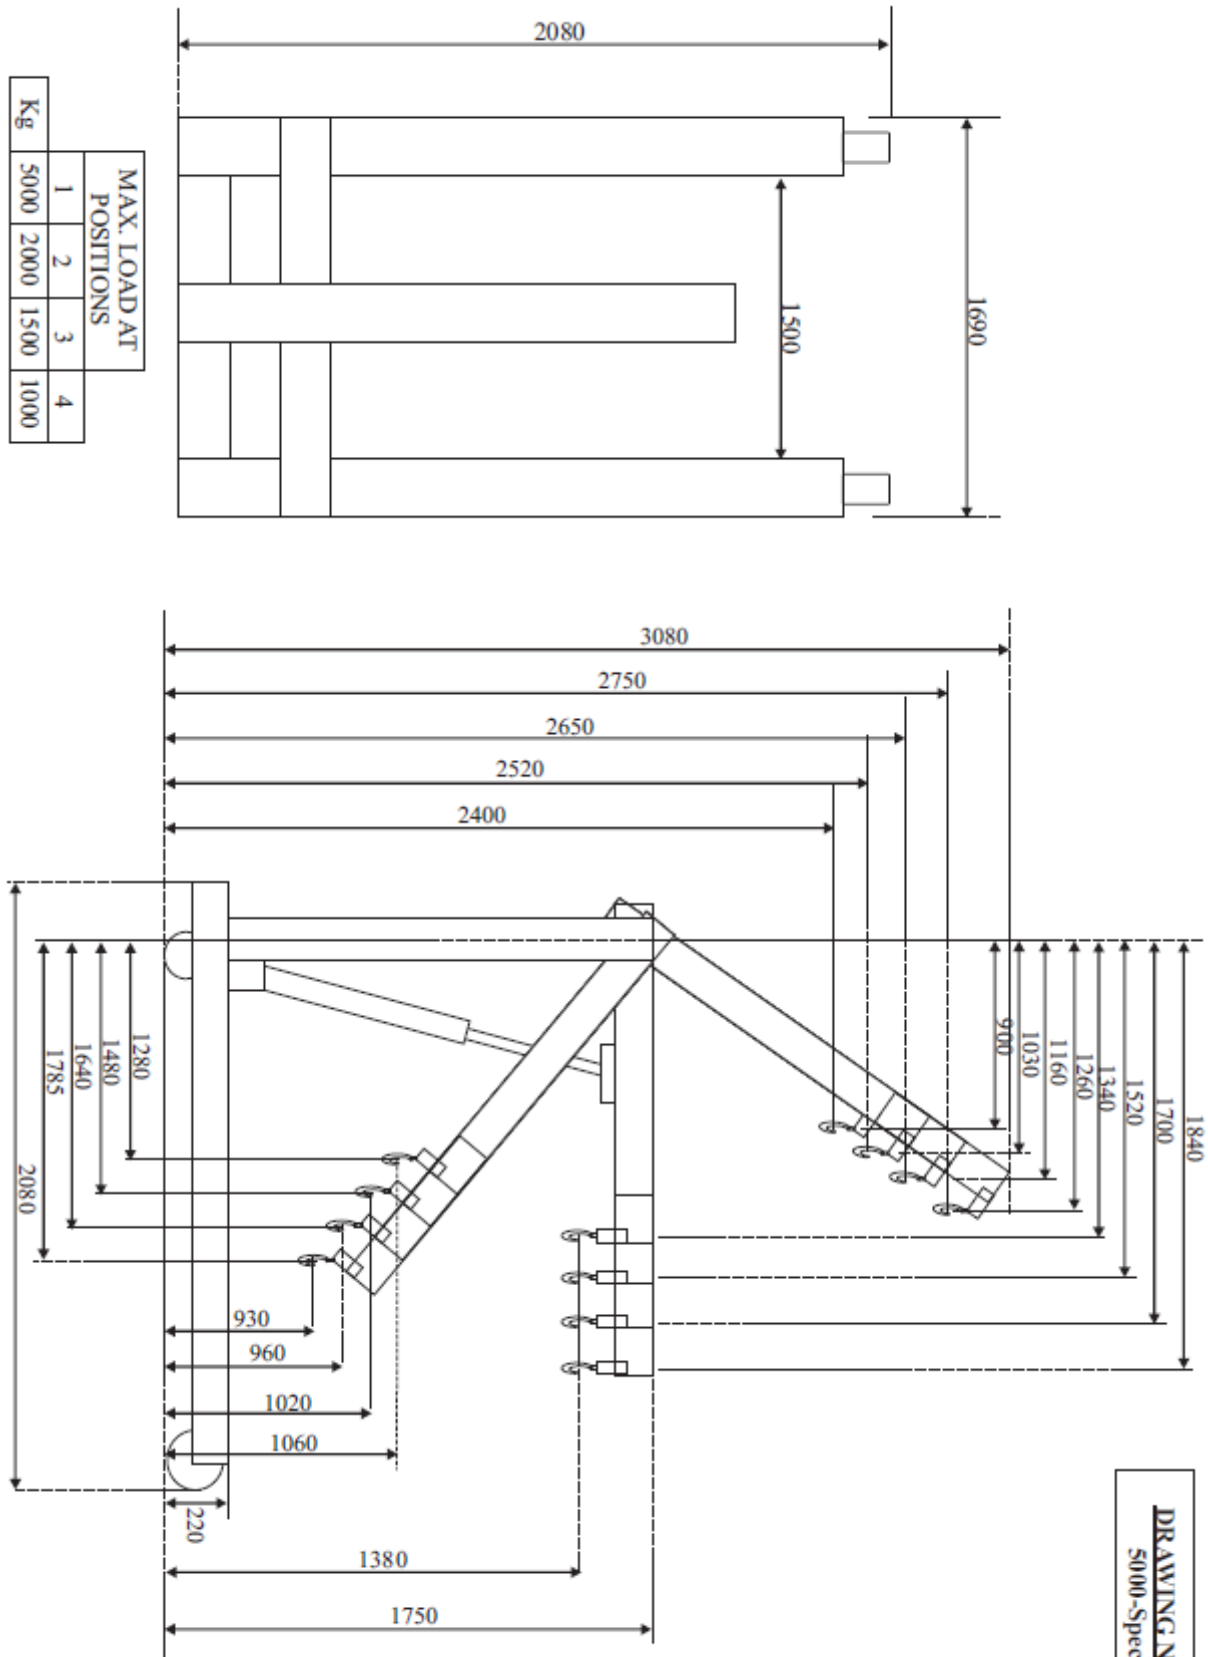

SELBY ENGINEERING & LIFTING SAFETY LTD.

Lifting Equipment and Height Safety Specialists

Tel: +44 (0) 1977 684 600 Fax: +44 (0) 1977 685 300

DRAWING No.
5000-Specials

3 LINCOLN WAY, SHERBURN-IN-ELMET, LEEDS, WEST YORKSHIRE, LS25 6PJ

Registered in England No: 3013233 V.A.T. Reg No. 599 2962 66

www.liftingsafety.co.uk Email: sales@liftingsafety.co.uk