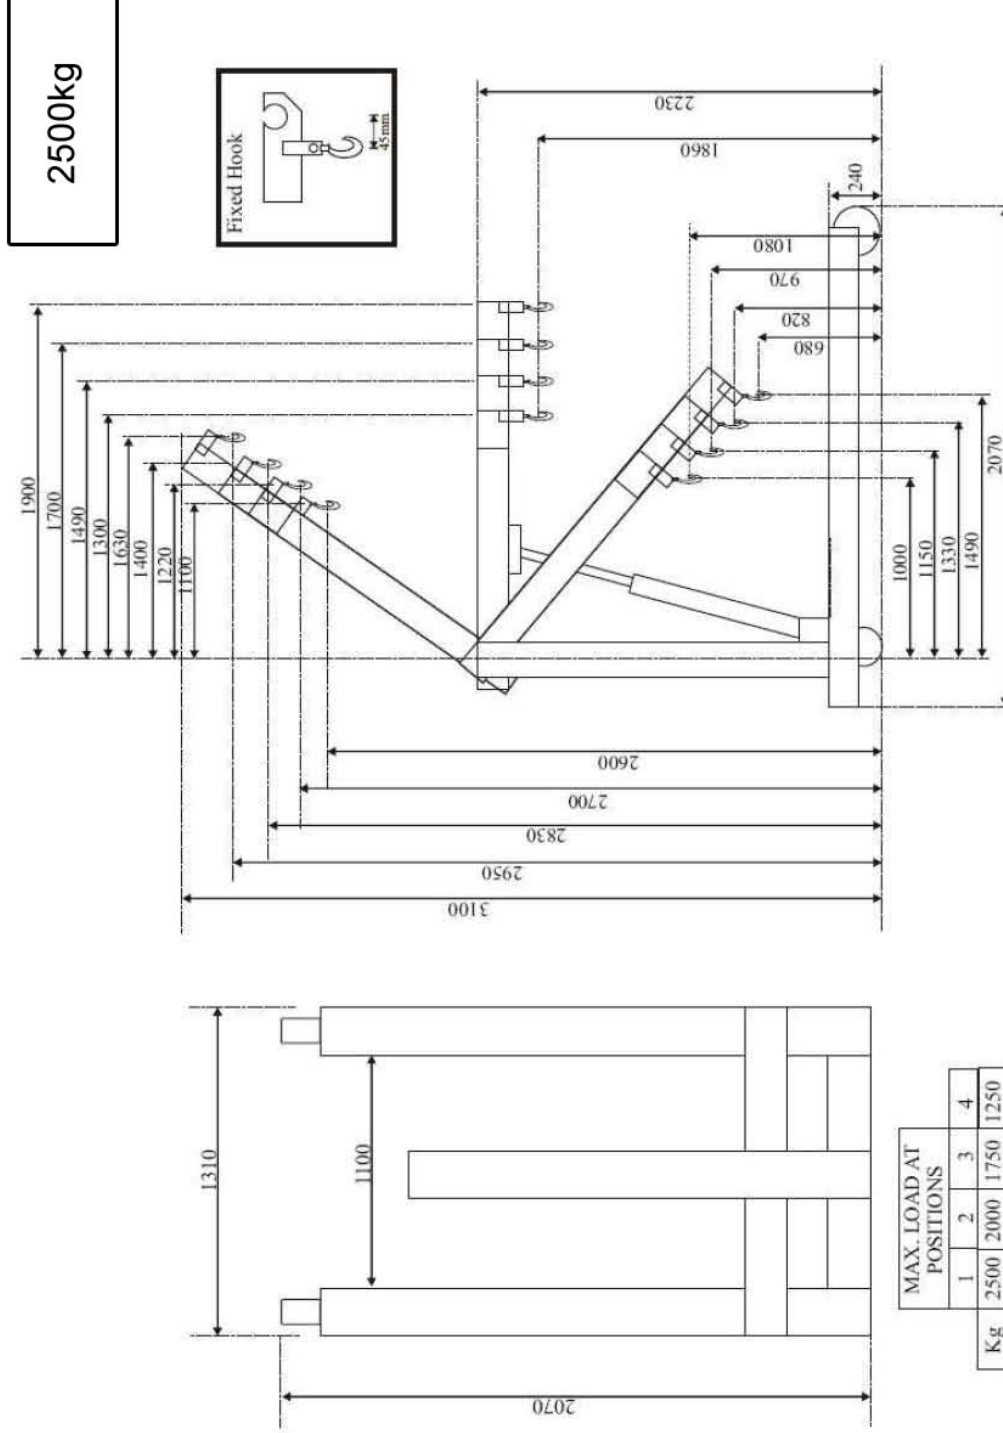

SELBY ENGINEERING & LIFTING SAFETY LTD.

Lifting Equipment and Height Safety Specialists
www.liftingsafety.co.uk Email: sales@liftingsafety.co.uk
Tel: (01977) 684600 Fax: (01977) 685300