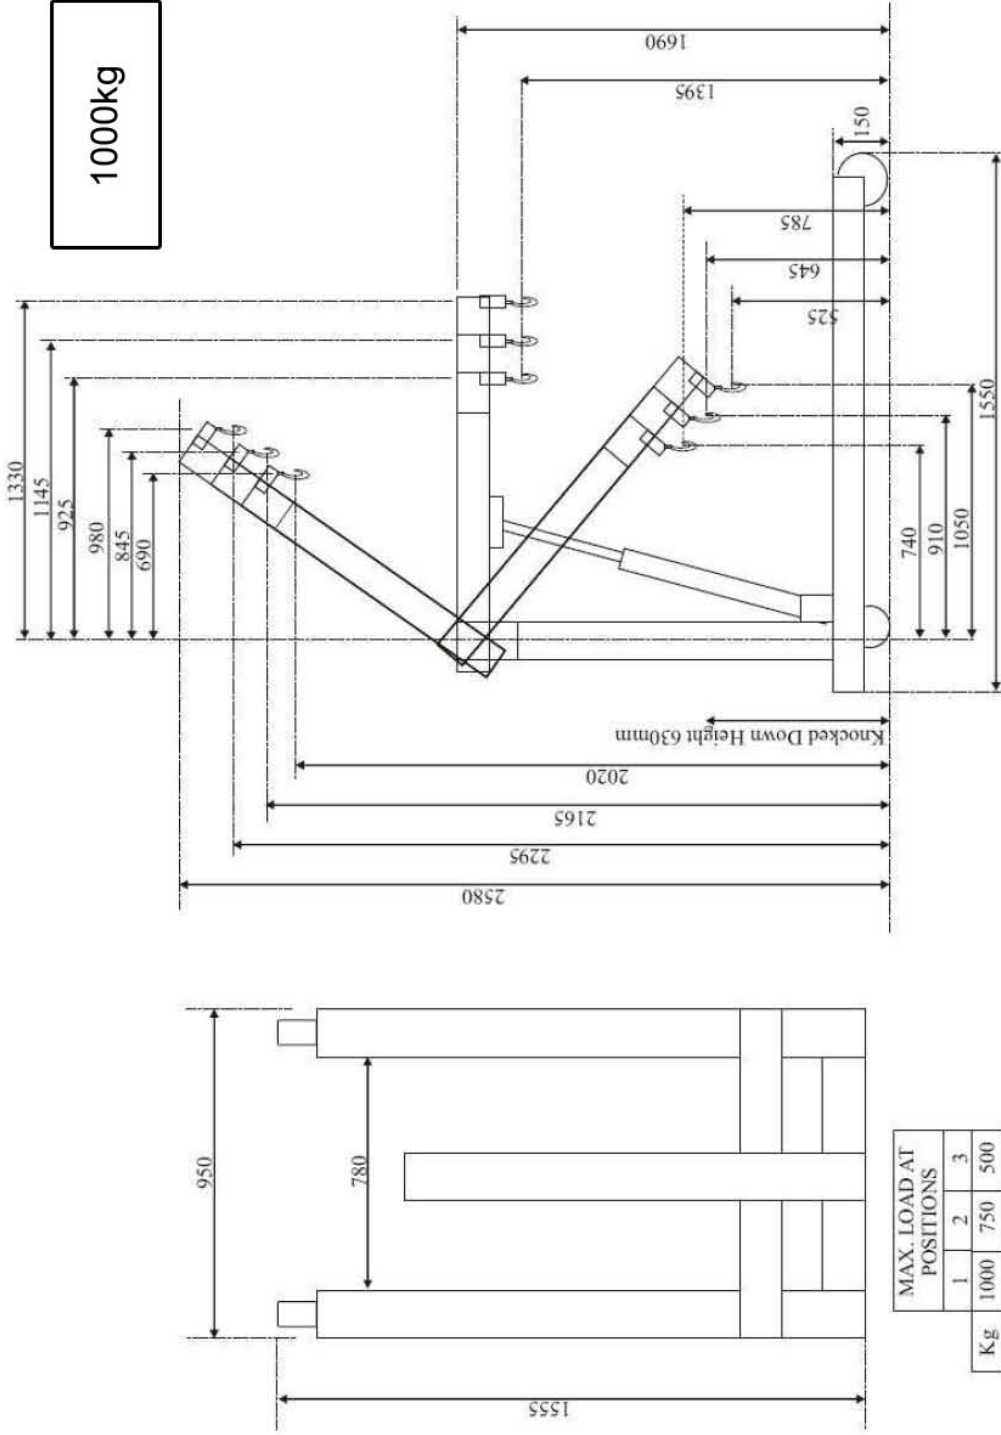

MAX. LOAD AT POSITIONS			
1	2	3	
Kg	1000	750	500

3 LINCOLN WAY, SHERBURN-IN-ELMET, LEEDS, WEST YORKSHIRE LS25 6PJ  
 Registered in England No. 3013233. V.A.T. Reg No. 599 2962 66  
[www.liftingsafety.co.uk](http://www.liftingsafety.co.uk) Email: [sales@liftingsafety.co.uk](mailto:sales@liftingsafety.co.uk)