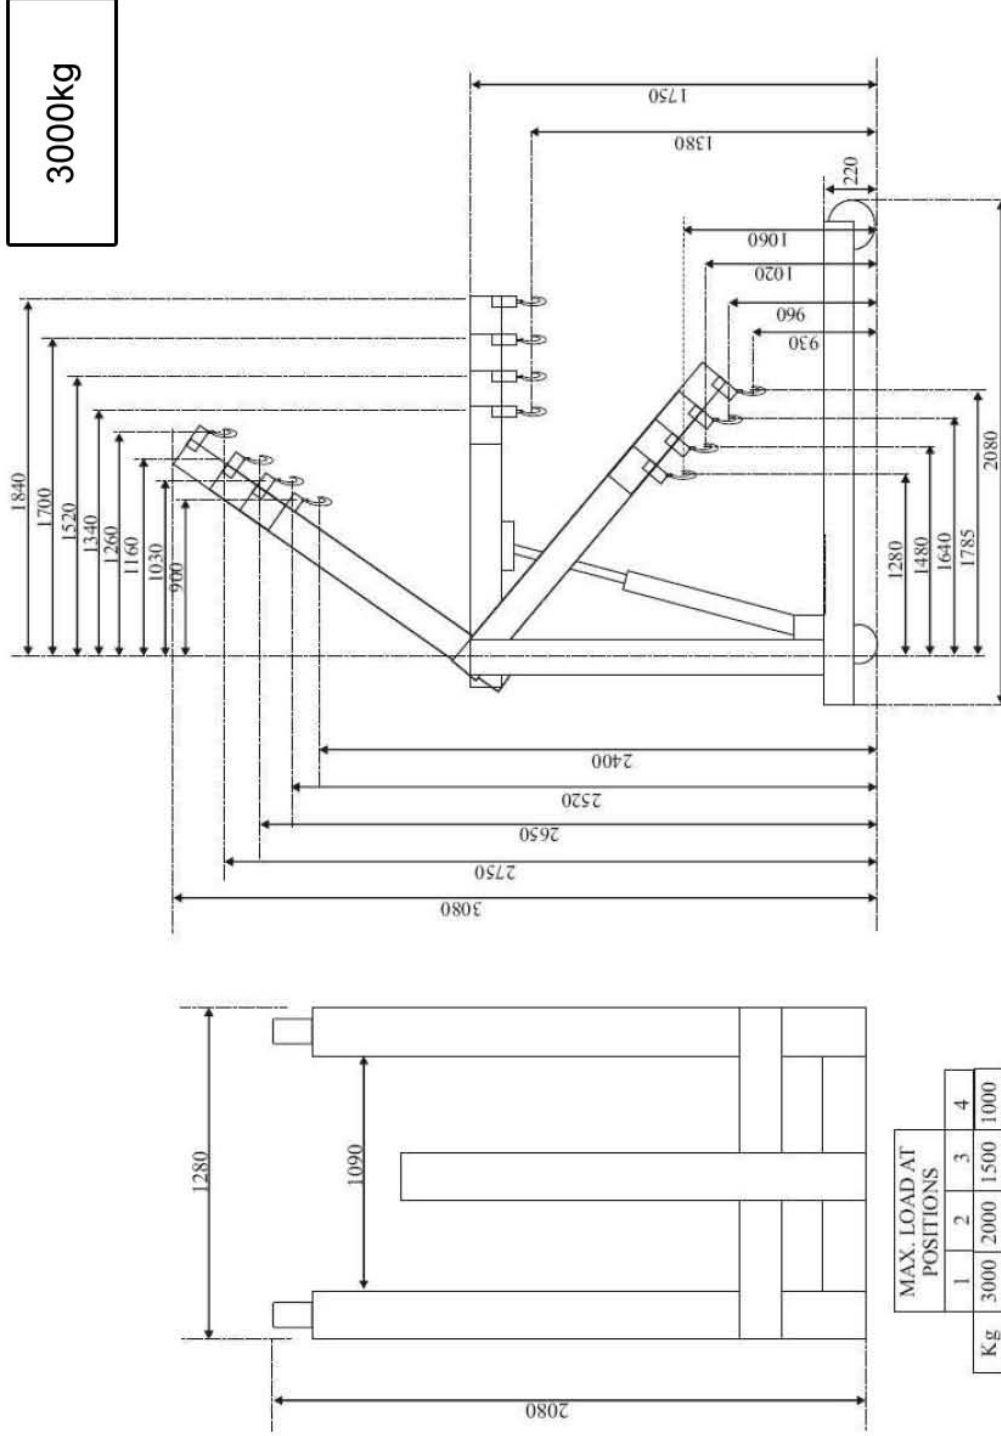

SELBY ENGINEERING & LIFTING SAFETY LTD.

Lifting Equipment and Height Safety Specialists
www.liftingsafety.co.uk Email: sales@liftingsafety.co.uk
Tel: (01977) 684600 Fax: (01977) 685300