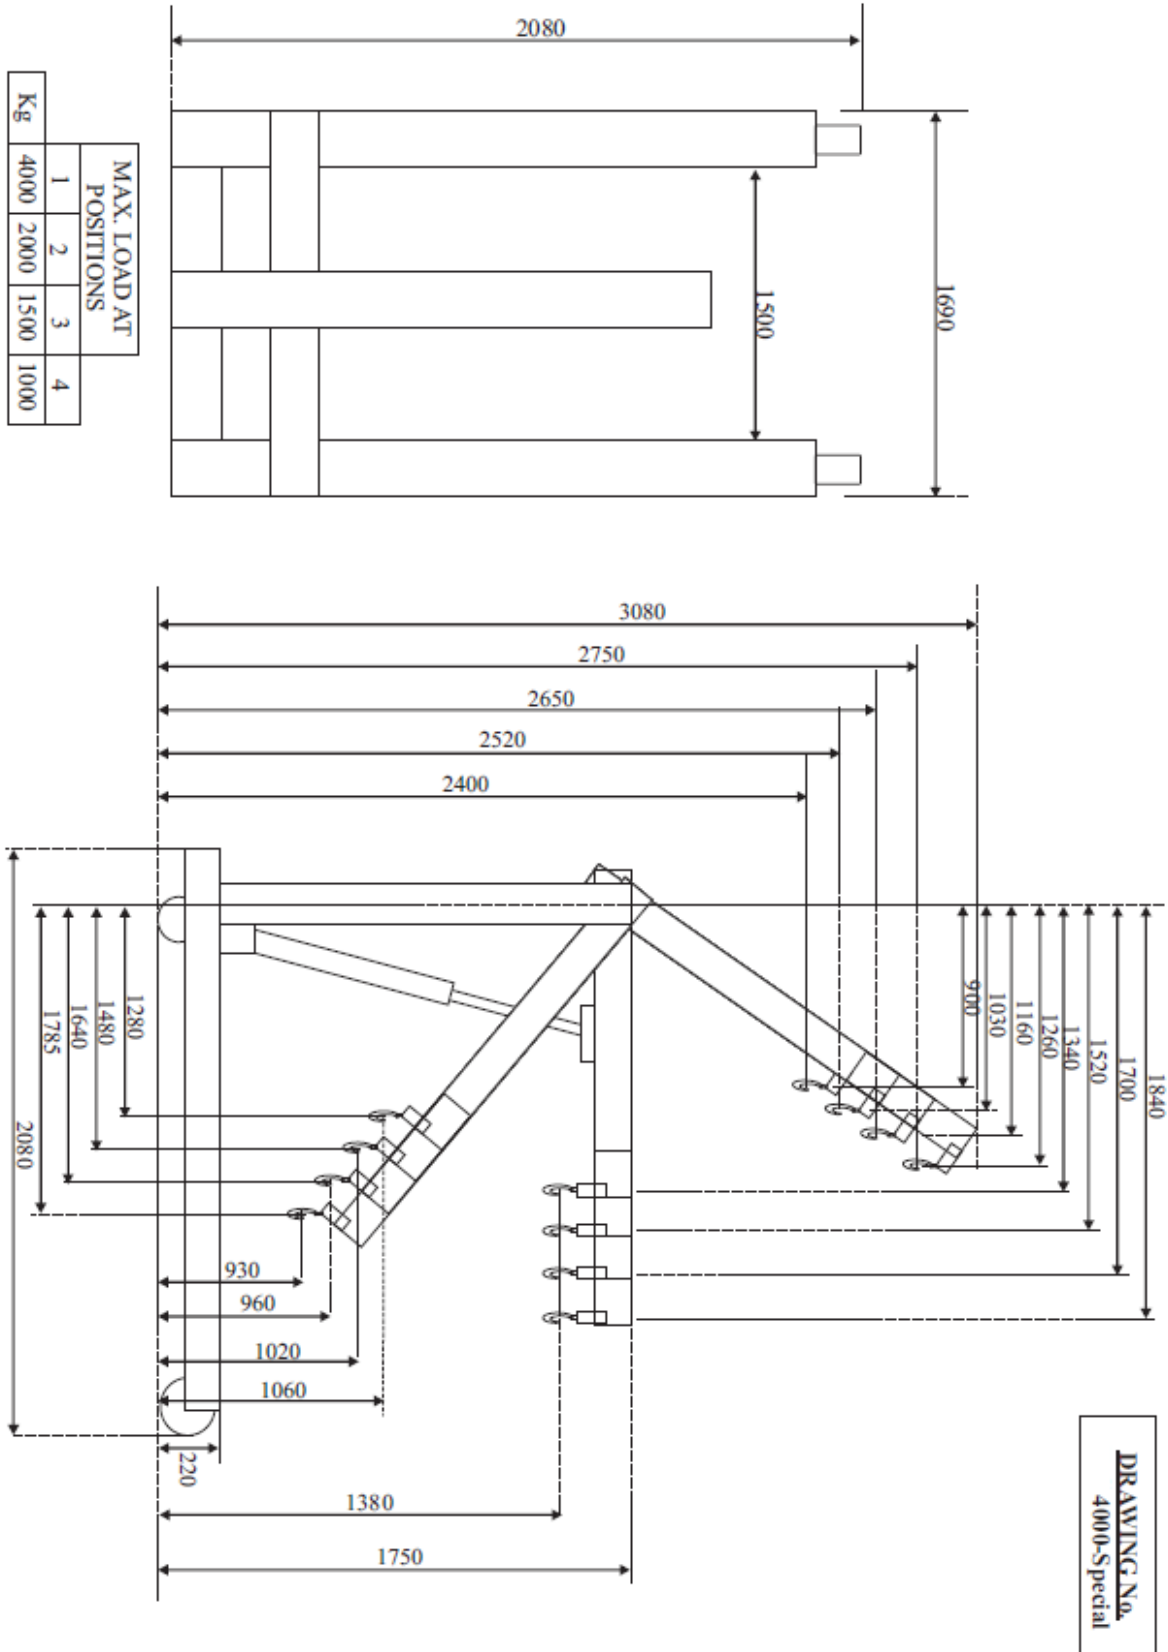

SELBY ENGINEERING & LIFTING SAFETY LTD.

Lifting Equipment and Height Safety Specialists

Tel: +44 (0) 1977 684 600 Fax: +44 (0) 1977 685 300

DRAWING No.
4000-Special