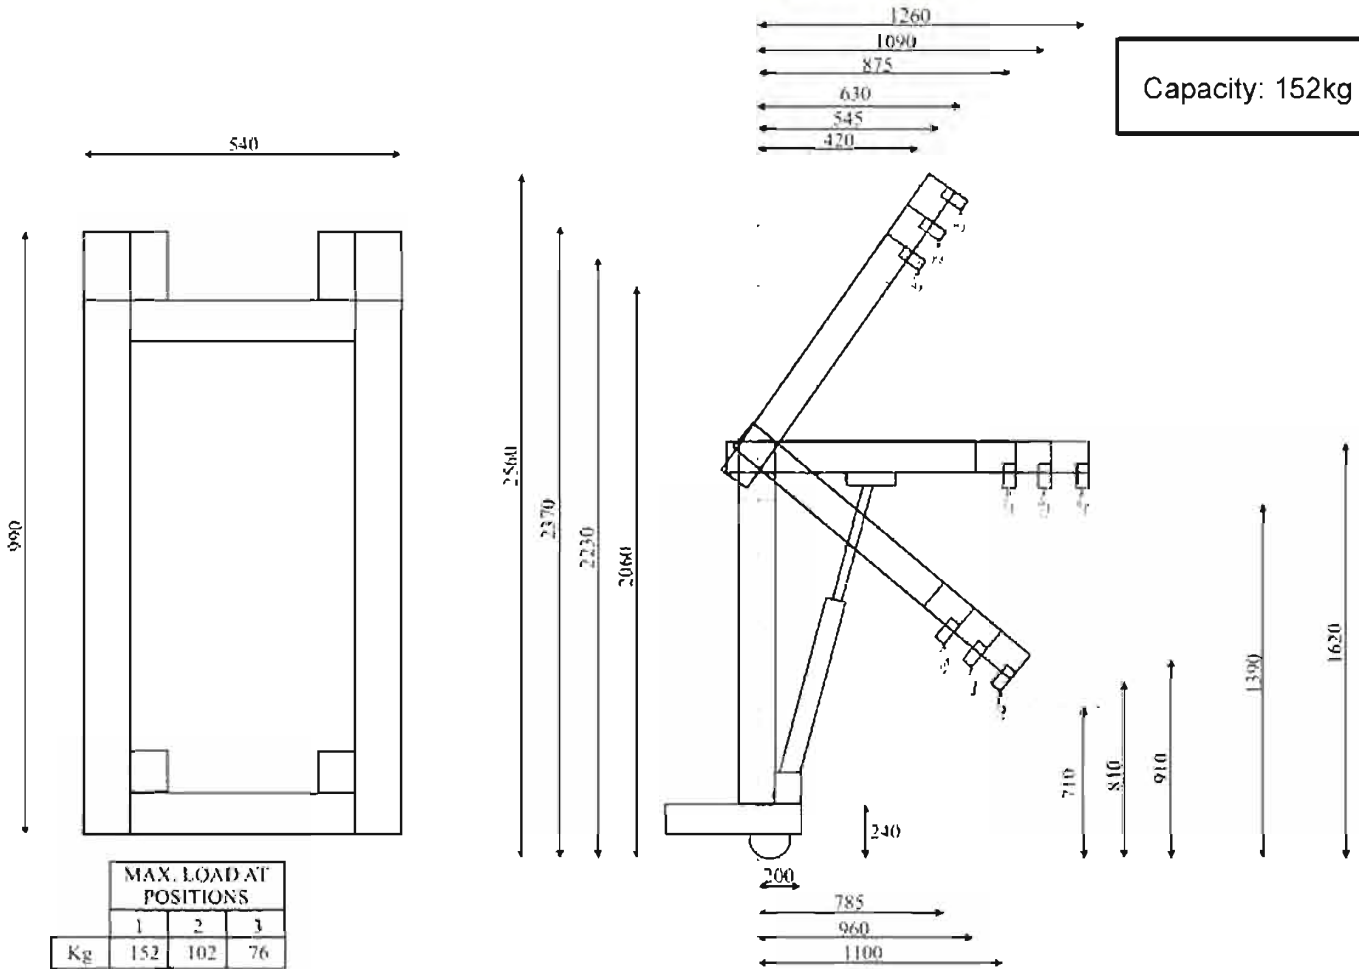

MAX. LOAD AT POSITIONS			
	1	2	3
Kg	152	102	76

Model No.	152 Kg CTC-152
Capacity Position 1	152 Kg
Capacity Position 2	102 Kg
Capacity Position 3	76 Kg
Maximum Height Hook to Ground Position 1	2060 mm
Maximum Height Hook to Ground Position 2	2230 mm
Maximum Height Hook to Ground Position 3	2370 mm
Minimum Height Hook to Ground Position 1	910 mm
Minimum Height Hook to Ground Position 2	810 mm
Minimum Height Hook to Ground Position 3	710 mm
Column Height	1620 mm
Overall Base Length	990 mm
Base Width	540 mm
Wheel Diameter	125 mm
Weight Without Counterweight	135 Kg
Weight of Counterweight Required for Maximum Capacities	200 Kg

Lifting Equipment and Height Safety Specialists
 www.liftingsafety.co.uk Email: sales@liftingsafety.co.uk
 Tel: (01977) 684600 Fax: (01977) 685300

Capacity: 254kg

Model No.	254 Kg CTC-264
Capacity Position 1	254 Kg
Capacity Position 2	178 Kg
Capacity Position 3	102 Kg
Maximum Height Hook to Ground Position 1	2080 mm
Maximum Height Hook to Ground Position 2	2240 mm
Maximum Height Hook to Ground Position 3	2350 mm
Minimum Height Hook to Ground Position 1	1010 mm
Minimum Height Hook to Ground Position 2	890 mm
Minimum Height Hook to Ground Position 3	490 mm
Column Height	1800 mm
Overall Base Length	1220 mm
Base Width	580 mm
Wheel Diameter	200 mm
Weight Without Counterweight	180 Kg
Weight of Counterweight Required for Maximum Capacities	249 Kg