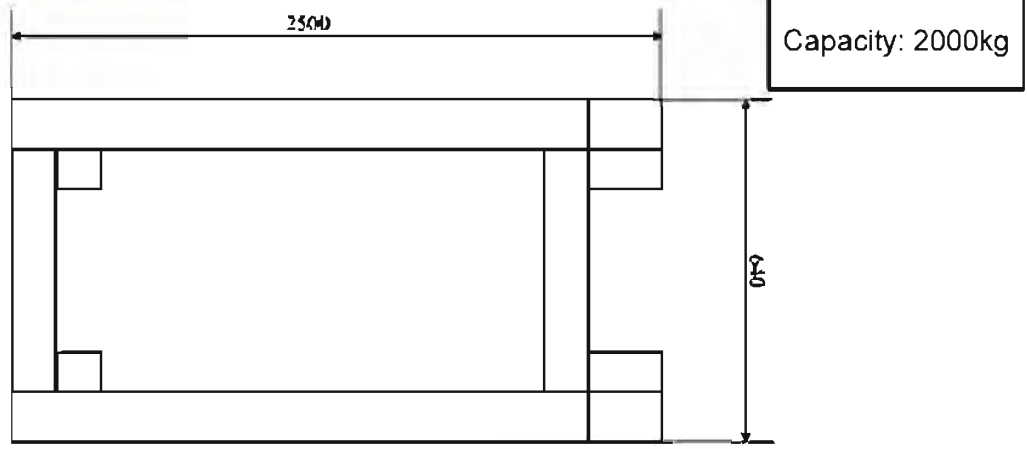

SELBY ENGINEERING & LIFTING SAFETY LTD.

Lifting Equipment and Height Safety Specialists
www.liftingsafety.co.uk Email: sales@liftingsafety.co.uk
Tel: (01977) 684600 Fax: (01977) 685300