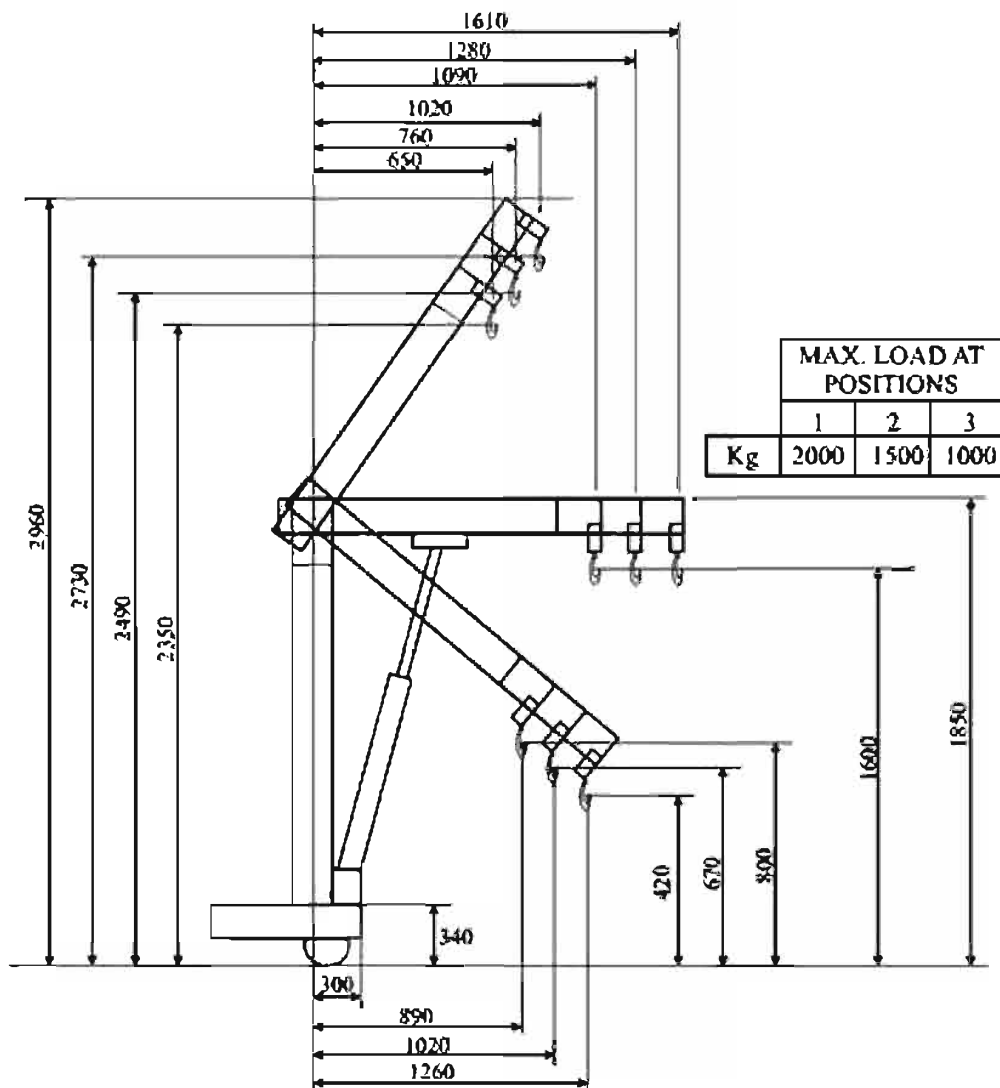

SELBY ENGINEERING & LIFTING SAFETY LTD.

Lifting Equipment and Height Safety Specialists
www.liftingsafety.co.uk Email: sales@liftingsafety.co.uk
Tel: (01977) 684600 Fax: (01977) 685300