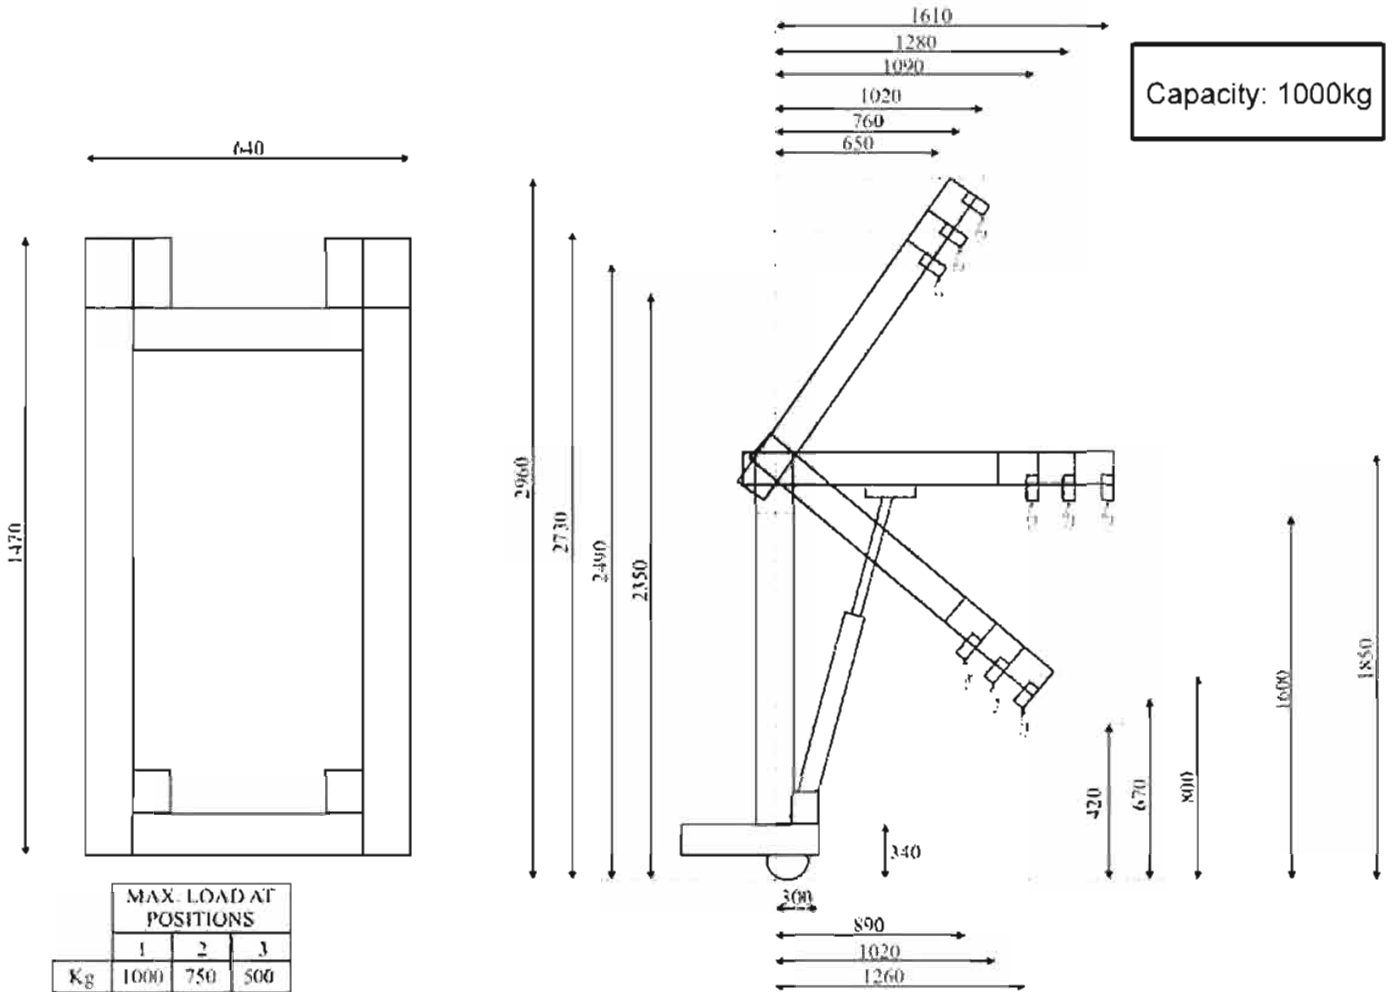

SELBY ENGINEERING & LIFTING SAFETY LTD.

Lifting Equipment and Height Safety Specialists
www.liftingsafety.co.uk Email: sales@liftingsafety.co.uk
Tel: (01977) 684600 Fax: (01977) 685300