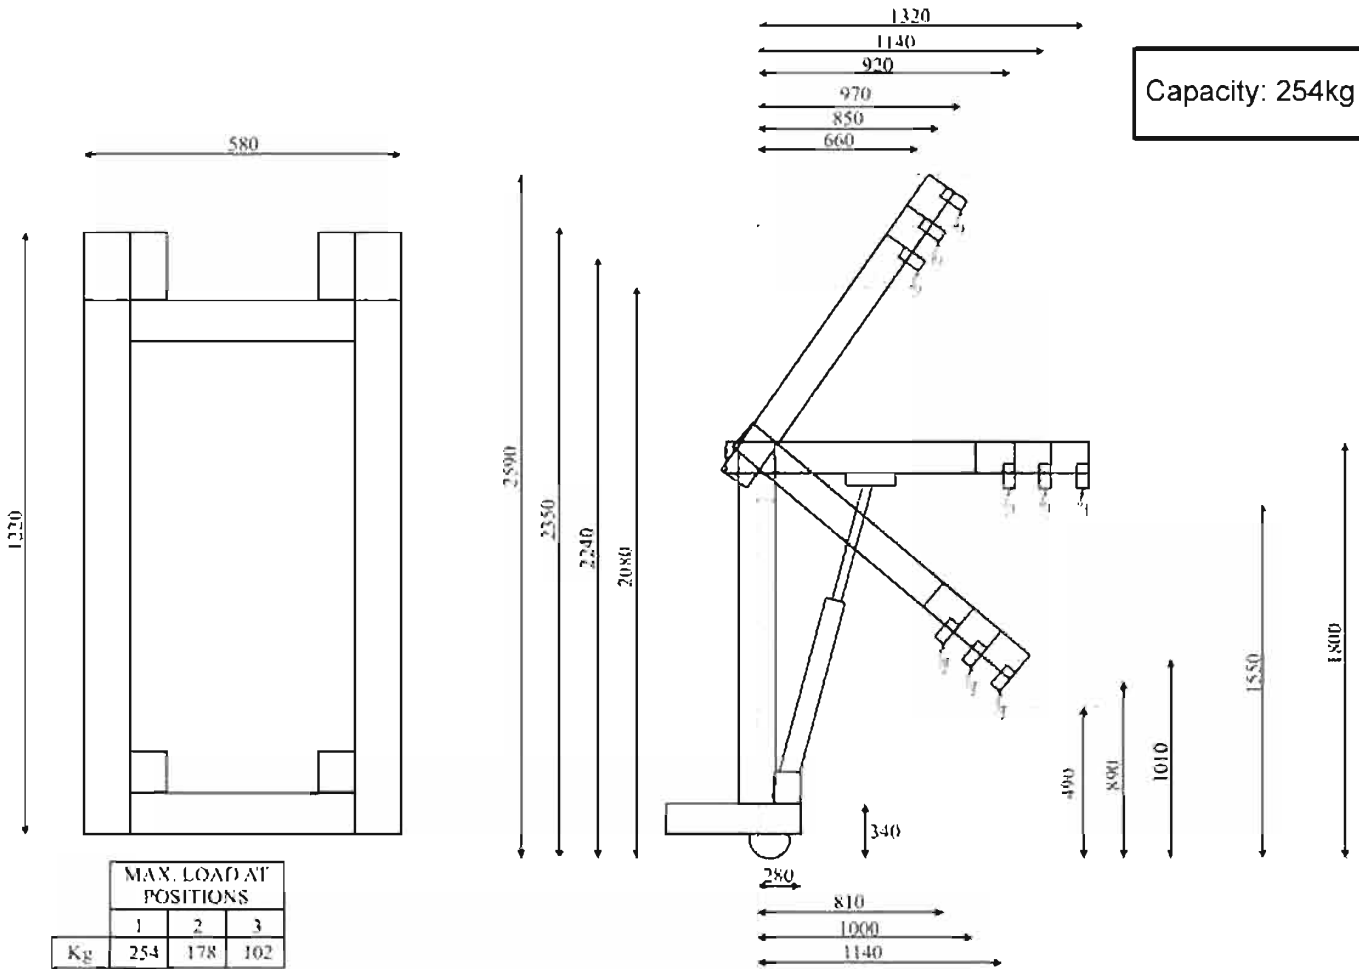

MAX. LOAD AT POSITIONS			
	1	2	3
Kg	152	102	76

Model No.	152 Kg CTC-152
Capacity Position 1	152 Kg
Capacity Position 2	102 Kg
Capacity Position 3	76 Kg
Maximum Height Hook to Ground Position 1	2060 mm
Maximum Height Hook to Ground Position 2	2230 mm
Maximum Height Hook to Ground Position 3	2370 mm
Minimum Height Hook to Ground Position 1	910 mm
Minimum Height Hook to Ground Position 2	810 mm
Minimum Height Hook to Ground Position 3	710 mm
Column Height	1620 mm
Overall Base Length	990 mm
Base Width	540 mm
Wheel Diameter	125 mm
Weight Without Counterweight	135 Kg
Weight of Counterweight Required for Maximum Capacities	200 Kg

Lifting Equipment and Height Safety Specialists
 www.liftingsafety.co.uk Email: sales@liftingsafety.co.uk
 Tel: (01977) 684600 Fax: (01977) 685300

Capacity: 254kg

Model No.	254 Kg CTC-264
Capacity Position 1	254 Kg
Capacity Position 2	178 Kg
Capacity Position 3	102 Kg
Maximum Height Hook to Ground Position 1	2080 mm
Maximum Height Hook to Ground Position 2	2240 mm
Maximum Height Hook to Ground Position 3	2350 mm
Minimum Height Hook to Ground Position 1	1010 mm
Minimum Height Hook to Ground Position 2	890 mm
Minimum Height Hook to Ground Position 3	490 mm
Column Height	1800 mm
Overall Base Length	1220 mm
Base Width	580 mm
Wheel Diameter	200 mm
Weight Without Counterweight	180 Kg
Weight of Counterweight Required for Maximum Capacities	249 Kg