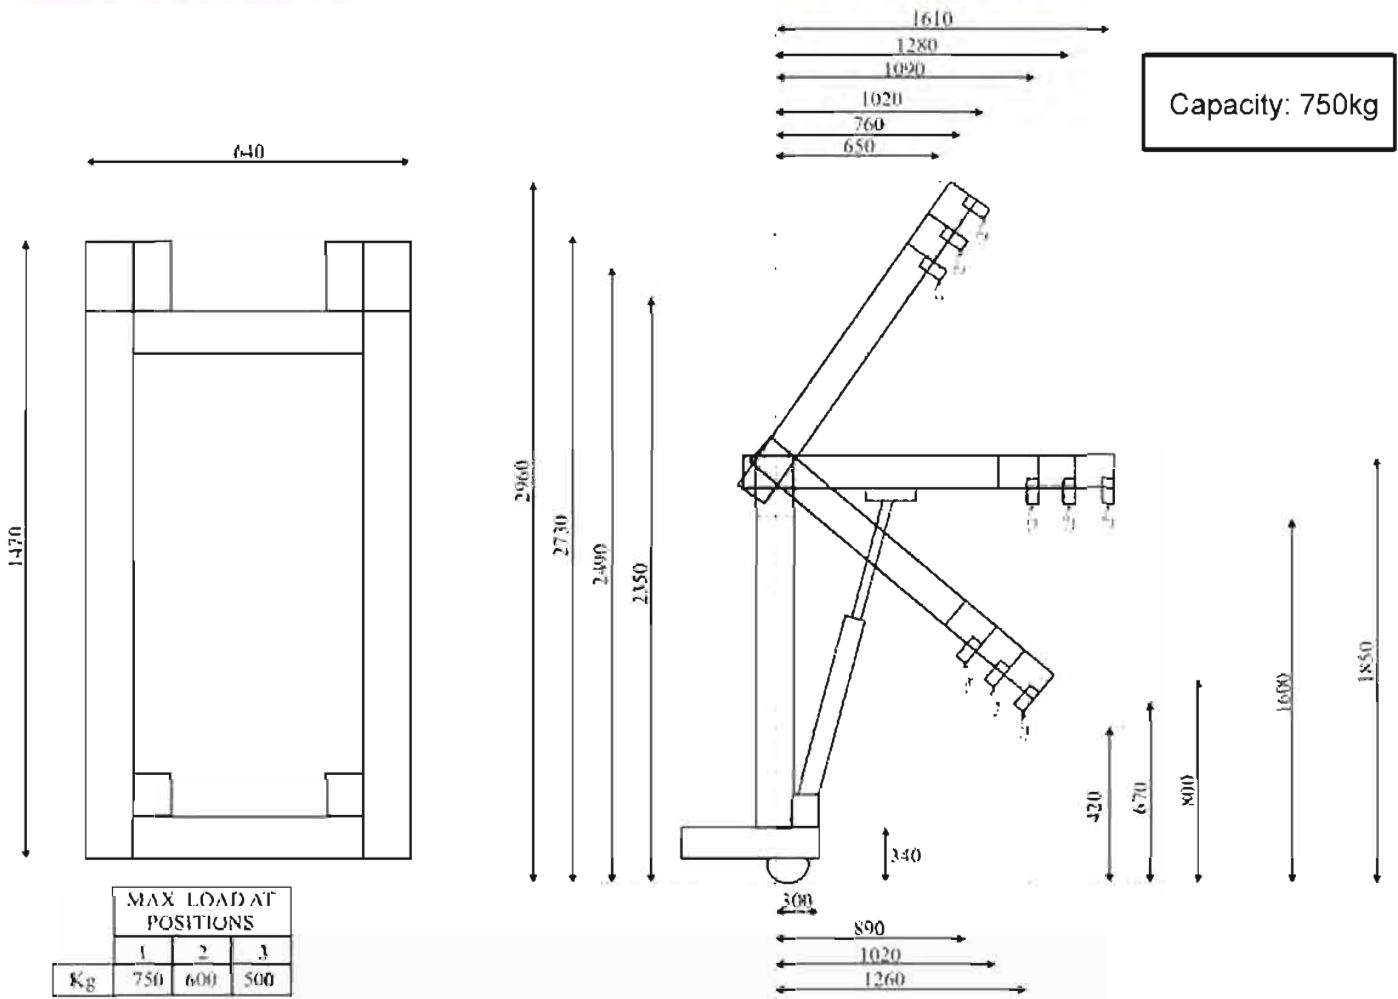

SELBY ENGINEERING & LIFTING SAFETY LTD.

Lifting Equipment and Height Safety Specialists
www.liftingsafety.co.uk Email: sales@liftingsafety.co.uk
Tel: (01977) 684600 Fax: (01977) 685300