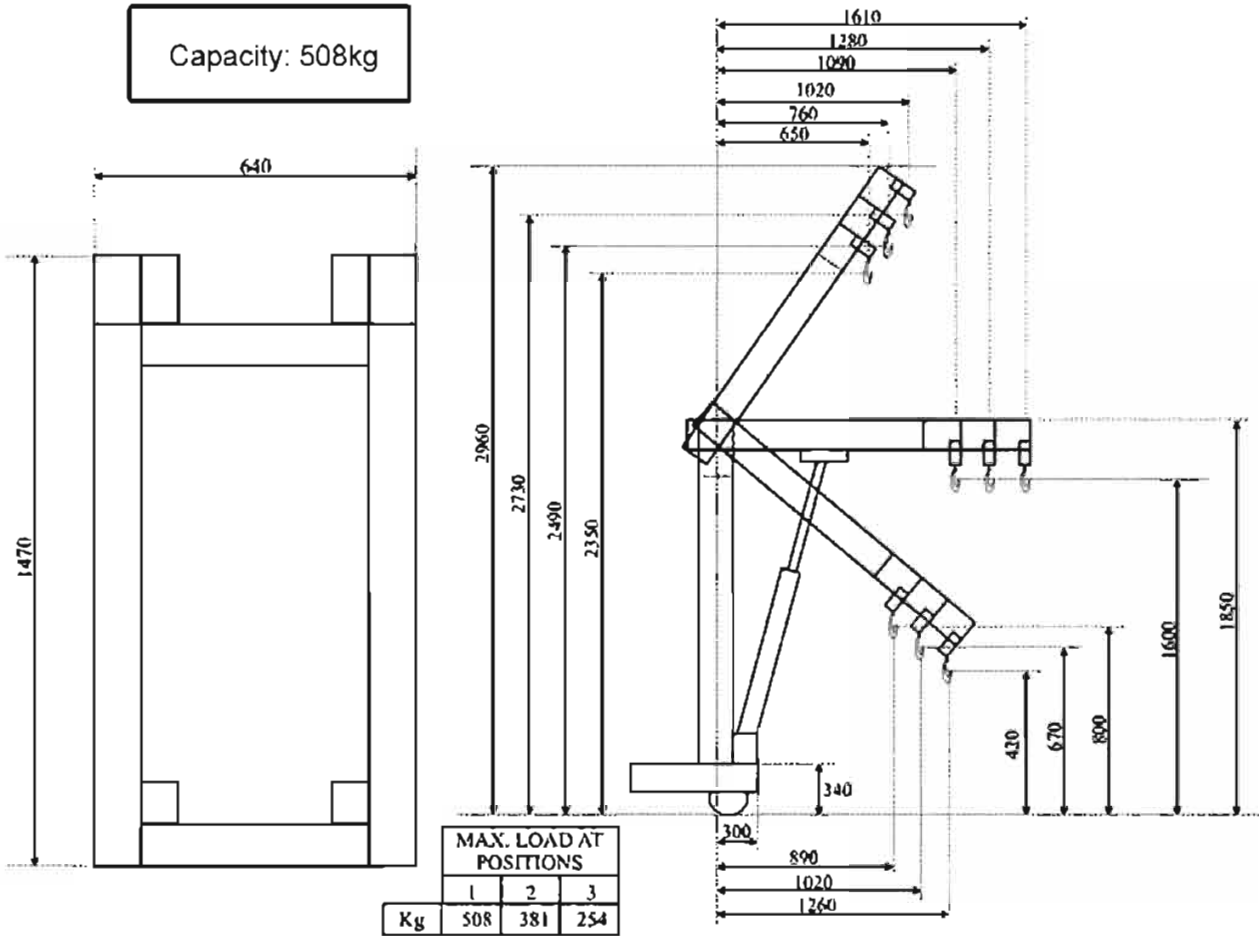

Lifting Equipment and Height Safety Specialists
 www.liftingsafety.co.uk Email: sales@liftingsafety.co.uk
 Tel: (01977) 684600 Fax: (01977) 685300

Capacity: 254kg

Model No.	254 Kg CTC-264
Capacity Position 1	254 Kg
Capacity Position 2	178 Kg
Capacity Position 3	102 Kg
Maximum Height Hook to Ground Position 1	2080 mm
Maximum Height Hook to Ground Position 2	2240 mm
Maximum Height Hook to Ground Position 3	2350 mm
Minimum Height Hook to Ground Position 1	1010 mm
Minimum Height Hook to Ground Position 2	890 mm
Minimum Height Hook to Ground Position 3	490 mm
Column Height	1800 mm
Overall Base Length	1220 mm
Base Width	580 mm
Wheel Diameter	200 mm
Weight Without Counterweight	180 Kg
Weight of Counterweight Required for Maximum Capacities	249 Kg

Lifting Equipment and Height Safety Specialists
 www.liftingsafety.co.uk Email: sales@liftingsafety.co.uk
 Tel: (01977) 684600 Fax: (01977) 685300

Model No.	508 Kg CTC-508
Capacity Position 1	508 Kg
Capacity Position 2	381 Kg
Capacity Position 3	254 Kg
Maximum Height Hook to Ground Position 1	2350 mm
Maximum Height Hook to Ground Position 2	2490 mm
Maximum Height Hook to Ground Position 3	2730 mm
Minimum Height Hook to Ground Position 1	800 mm
Minimum Height Hook to Ground Position 2	670 mm
Minimum Height Hook to Ground Position 3	420 mm
Column Height	1850 mm
Overall Base Length	1470 mm
Base Width	640 mm
Wheel Diameter	200 mm
Weight Without Counterweight	220 Kg
Weight of Counterweight Required for Maximum Capacities	320 Kg