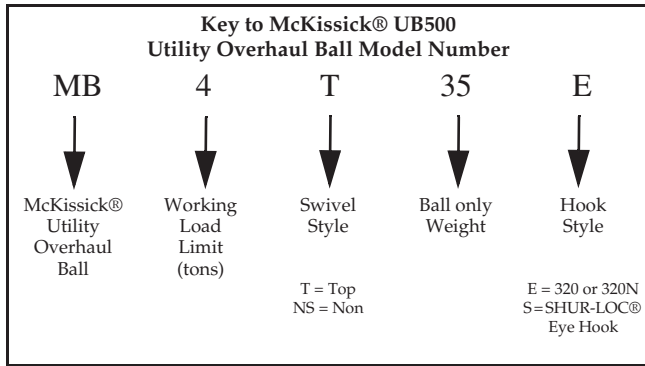

## UB500 SERIES NON SWIVELING OVERHAUL BALLS

S320N Eye Hook

S1316A SHUR-LOC® Eye Hook

Both styles available with optional McKissick® Wedge Socket Assembly

UWO 422T TERMINATOR™ Wedge Only

- Sizes 4 tons through 10 tons available with Crosby's S1316A "Positive Locking" SHUR-LOC® hook which may be used for lifting personnel. Meets OSHA Rule 1926.550 (g).
- Design Factor 4:1.
- Each ball can be equipped with the new McKissick® US-422T Wedge & Socket which can be easily adjusted to fit various sizes of wire rope by changing the wedge (Ensure that correct wedge is used for selected wire rope size).
- All hooks used on UB500 Overhaul Balls (S320, S320N & S1316A) are forged from alloy steel. The S320 and S320N hooks come complete with latches.
- The S320 hook (PL latch) and the S320N hook (S4320 latch), with the proper latch attached, may be used for personnel lifting when secured with proper device (Bolt, nut and pin for the PL latch; Cotter pin for the S4320 latch). Meets OSHA Rule 1926.550 (g).