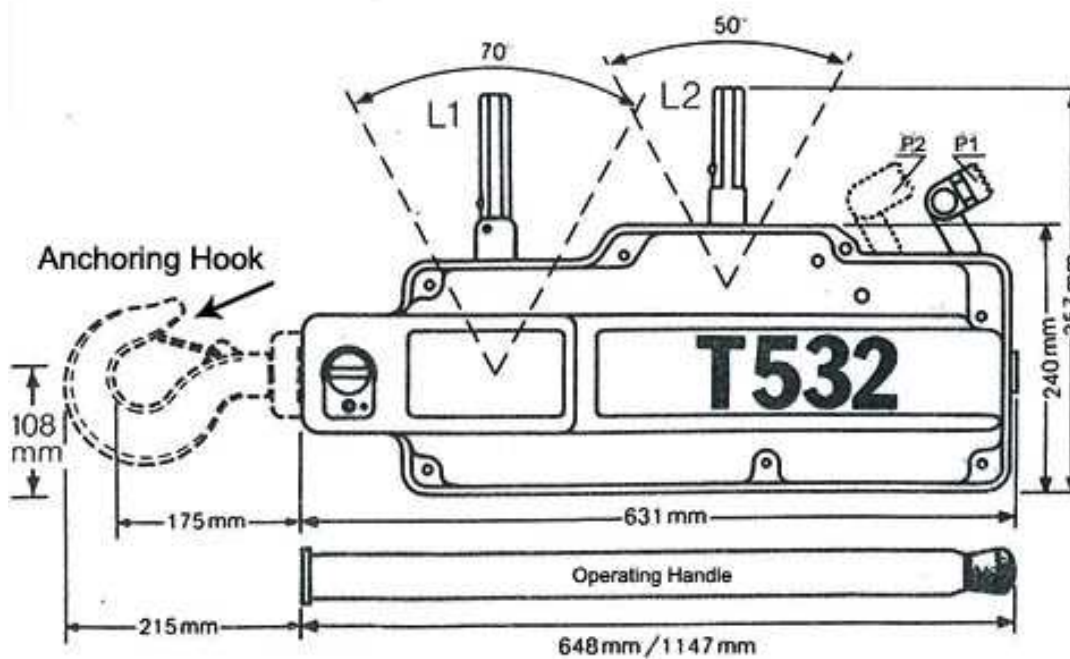

SELBY ENGINEERING & LIFTING SAFETY LTD.

Lifting Equipment and Height Safety Specialists
www.liftingsafety.co.uk Email: sales@liftingsafety.co.uk
Tel: (01977) 684600 Fax: (01977) 685300

P1 = Engaged
P2 = Released