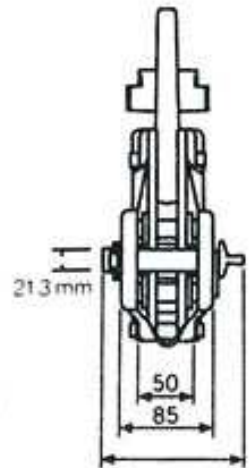

SELBY ENGINEERING & LIFTING SAFETY LTD.

Lifting Equipment and Height Safety Specialists
www.liftingsafety.co.uk Email: sales@liftingsafety.co.uk
Tel: (01977) 684600 Fax: (01977) 685300

P1 = Engaged
P2 = Released