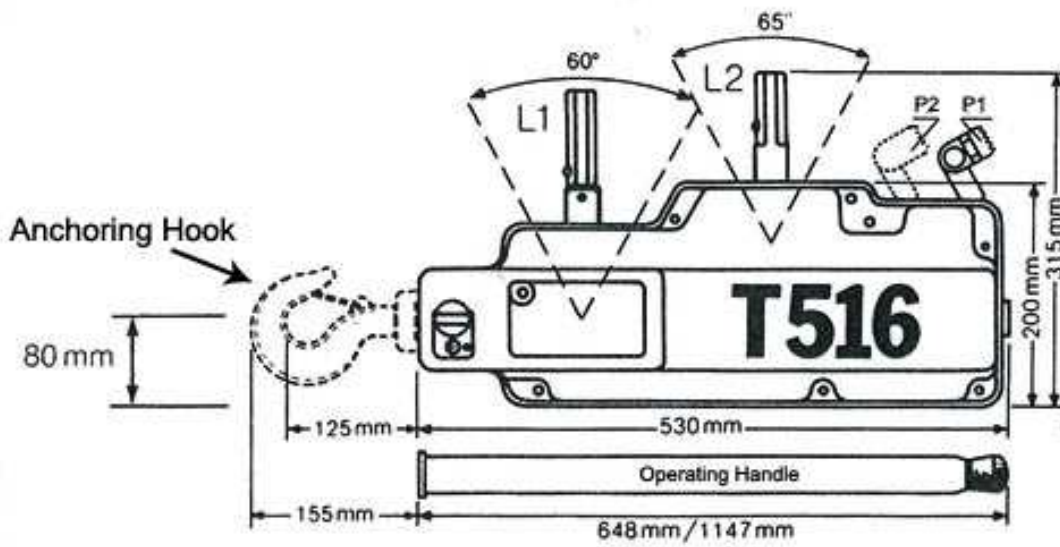

SELBY ENGINEERING & LIFTING SAFETY LTD.

Lifting Equipment and Height Safety Specialists
www.liftingsafety.co.uk Email: sales@liftingsafety.co.uk
Tel: (01977) 684600 Fax: (01977) 685300

P1 = Engaged
P2 = Released