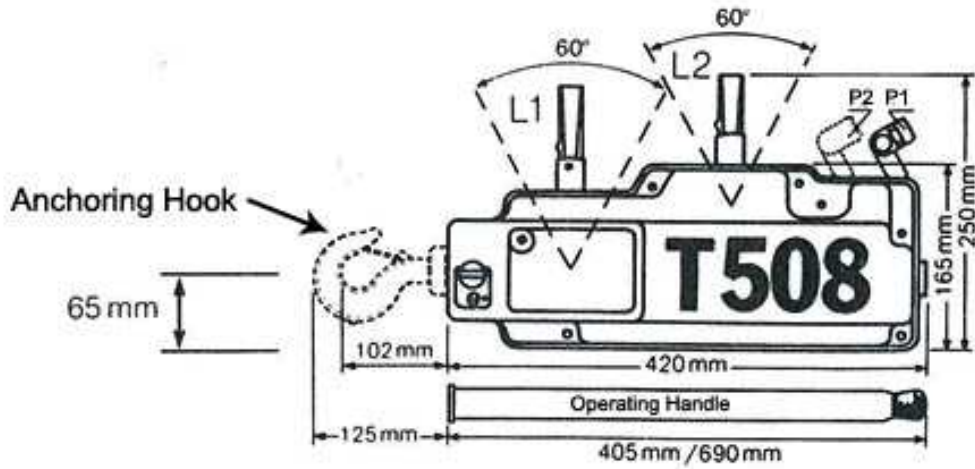

SELBY ENGINEERING & LIFTING SAFETY LTD.

Lifting Equipment and Height Safety Specialists
www.liftingsafety.co.uk Email: sales@liftingsafety.co.uk
Tel: (01977) 684600 Fax: (01977) 685300

P1 = Engaged
P2 = Released