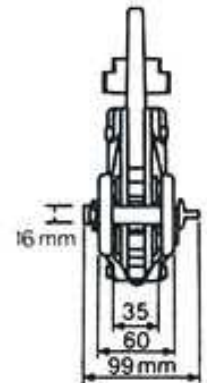

SELBY ENGINEERING & LIFTING SAFETY LTD.

Lifting Equipment and Height Safety Specialists
www.liftingsafety.co.uk Email: sales@liftingsafety.co.uk
Tel: (01977) 684600 Fax: (01977) 685300

P1 = Engaged
P2 = Released