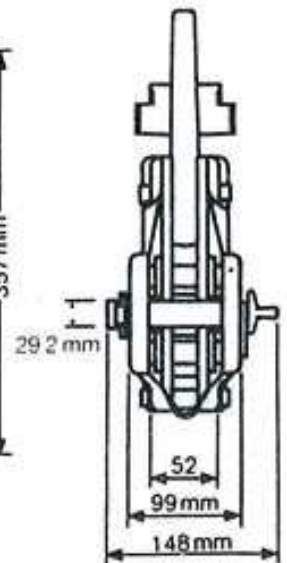

SELBY ENGINEERING & LIFTING SAFETY LTD.

Lifting Equipment and Height Safety Specialists
www.liftingsafety.co.uk Email: sales@liftingsafety.co.uk
Tel: (01977) 684600 Fax: (01977) 685300

P1 = Engaged
P2 = Released