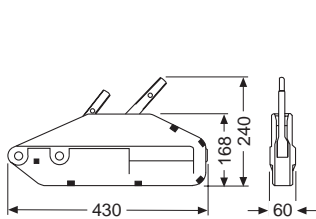

Model	Capacity (WLL) kg	Rope advance per double stroke mm	Lever pull at WLL daN	Lever length mm	Wire rope Ø mm	Weight without rope kg	Rope weight kg/m
Yaletrac Y 08	800	60	24	800	8,4	7,0	0,29
Yaletrac Y 16	1600	60	30	790/1190	11,5	14,0	0,53
Yaletrac Y 32	3200	40	50	790/1190	16,0	21,0	1,0

Yaletrac Y08

Yaletrac Y16

Yaletrac Y32

Also accepted for passenger elevation purposes!

Yaletrac accessories

Sling rope DIN 3088

for model		Y 08	Y 16	Y 32
Wire rope Ø	mm	10	14	18
Length	m	1,0	1,5	2,0
Length	m	2,0	2,5	3,0

Hand reel

for model		Y 08	Y 16	Y 32
For max. rope length	m	50	30	20

Drum reel

for model		Y 08	Y 16	Y 32
For max. rope length	m	100	80	60

Yaletrac storage box

Steel plate 74 x 26 x 45 cm

Clevis hook with safety latch