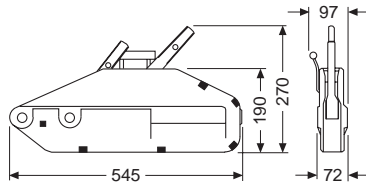

Model	Capacity (WLL) kg	Rope advance per double stroke mm	Lever pull at WLL daN	Lever length mm	Wire rope Ø mm	Weight without rope kg	Rope weight kg/m
Yaletrac Y 08	800	60	24	800	8,4	7,0	0,29
Yaletrac Y 16	1600	60	30	790/1190	11,5	14,0	0,53
Yaletrac Y 32	3200	40	50	790/1190	16,0	21,0	1,0

Yaletrac Y08

Yaletrac Y16

Yaletrac Y32

Also accepted for passenger elevation purposes!

Yaletrac accessories

Sling rope DIN 3088

for model		Y 08	Y 16	Y 32
Wire rope Ø	mm	10	14	18
Length	m	1,0	1,5	2,0
Length	m	2,0	2,5	3,0

Hand reel

for model		Y 08	Y 16	Y 32
For max. rope length	m	50	30	20

Drum reel

for model		Y 08	Y 16	Y 32
For max. rope length	m	100	80	60

Yaletrac storage box

Steel plate 74 x 26 x 45 cm

Clevis hook with safety latch