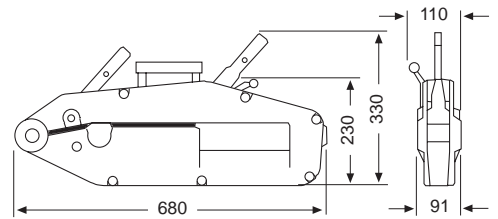

Model	Capacity (WLL) kg	Rope advance per double stroke mm	Lever pull at WLL daN	Lever length mm	Wire rope Ø mm	Weight without rope kg	Rope weight kg/m
Yaletrac Y 08	800	60	24	800	8,4	7,0	0,29
Yaletrac Y 16	1600	60	30	790/1190	11,5	14,0	0,53
Yaletrac Y 32	3200	40	50	790/1190	16,0	21,0	1,0

Yaletrac Y08

Yaletrac Y16

Yaletrac Y32

Also accepted for passenger elevation purposes!

Yaletrac accessories

Sling rope DIN 3088

for model		Y 08	Y 16	Y 32
Wire rope Ø	mm	10	14	18
Length	m	1,0	1,5	2,0
Length	m	2,0	2,5	3,0

Hand reel

for model		Y 08	Y 16	Y 32
For max. rope length	m	50	30	20

Drum reel

for model		Y 08	Y 16	Y 32
For max. rope length	m	100	80	60

Yaletrac storage box

Steel plate 74 x 26 x 45 cm

Clevis hook with safety latch