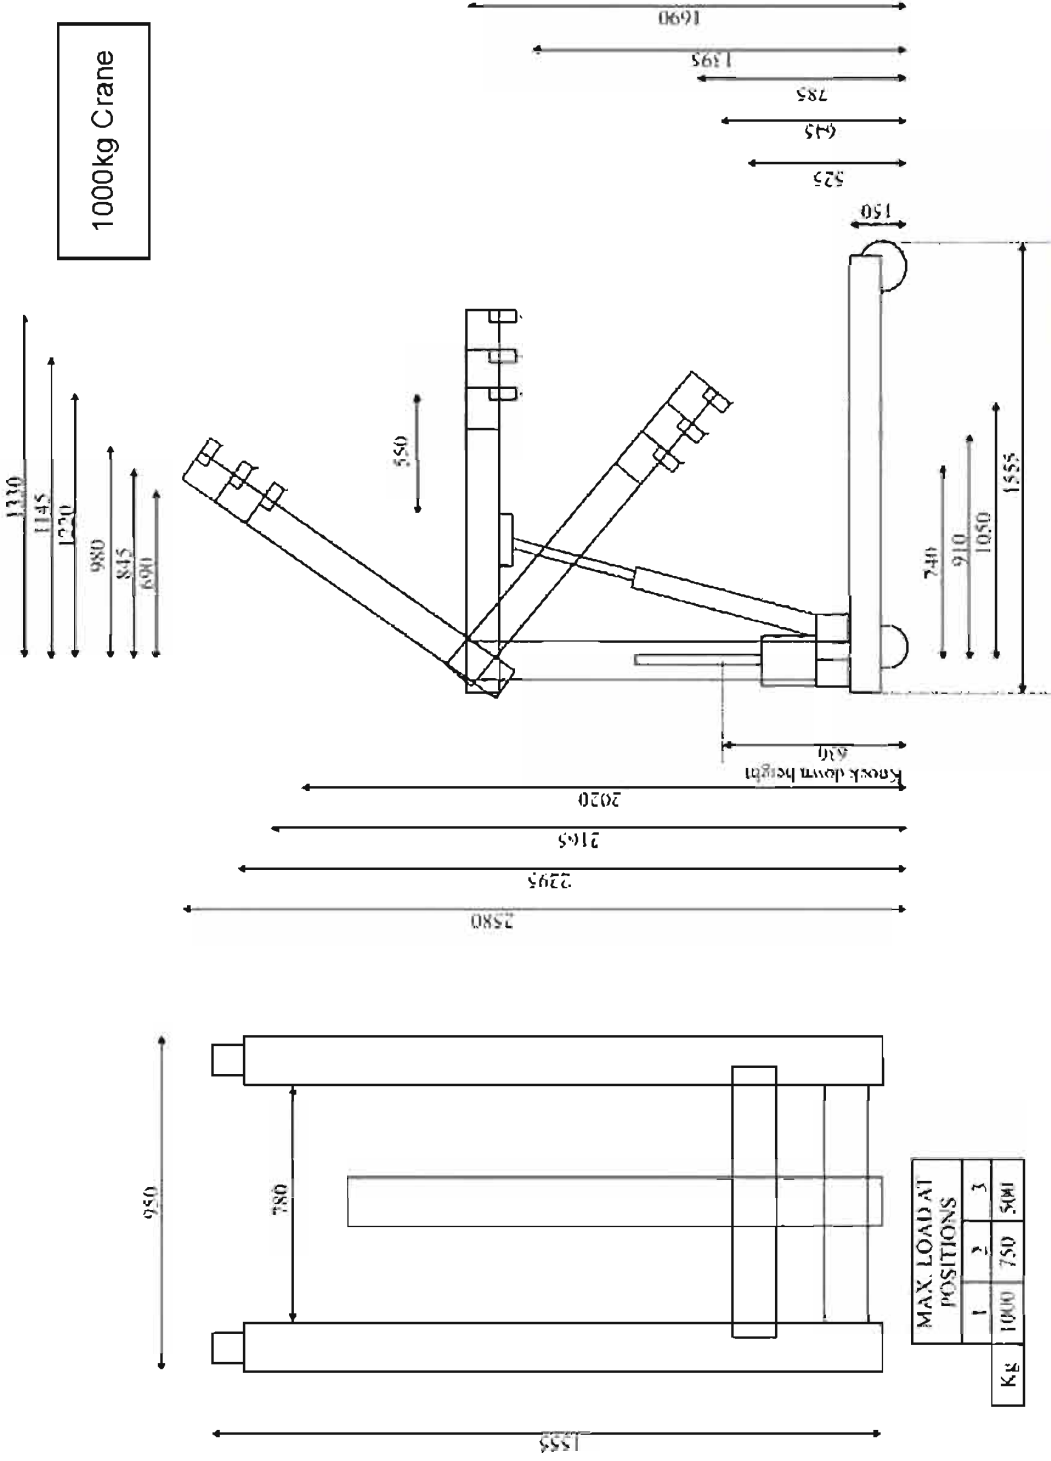

SELBY ENGINEERING & LIFTING SAFETY LTD.

Lifting Equipment and Height Safety Specialists
www.liftingsafety.co.uk Email: sales@liftingsafety.co.uk
Tel: (01977) 684600 Fax: (01977) 685300

1000kg Crane