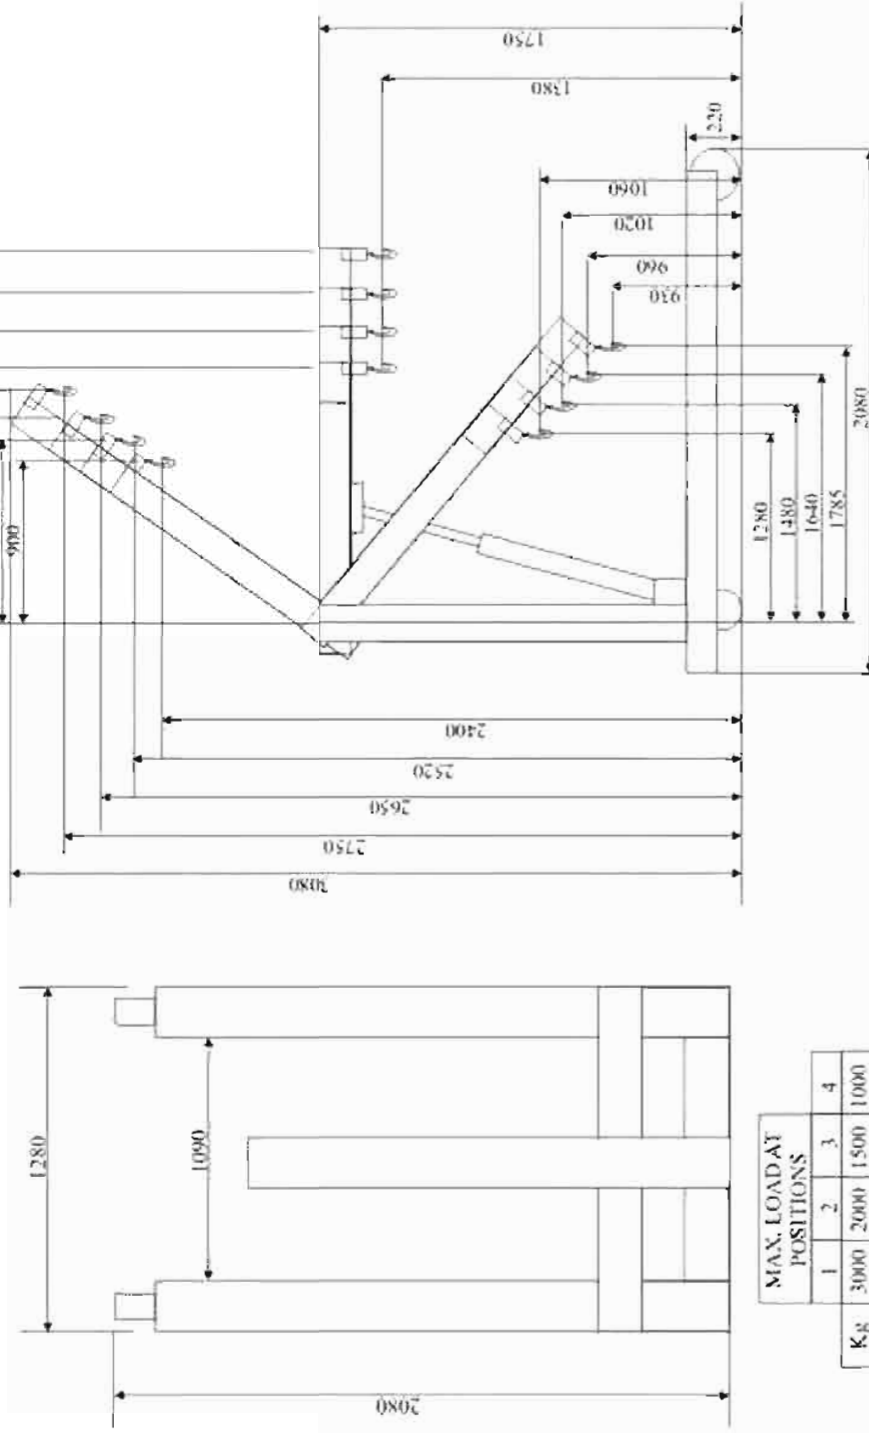

MAX. LOAD AT POSITIONS	
1	2
3000	2000
1500	1000

3 LINCOLN WAY, SHERBURN-IN-ELMET, LEEDS, WEST YORKSHIRE LS25 6PJ
Registered in England No. 3013233. V.A.T. Reg No. 599 2962 66
www.liftingsafety.co.uk Email: sales@liftingsafety.co.uk