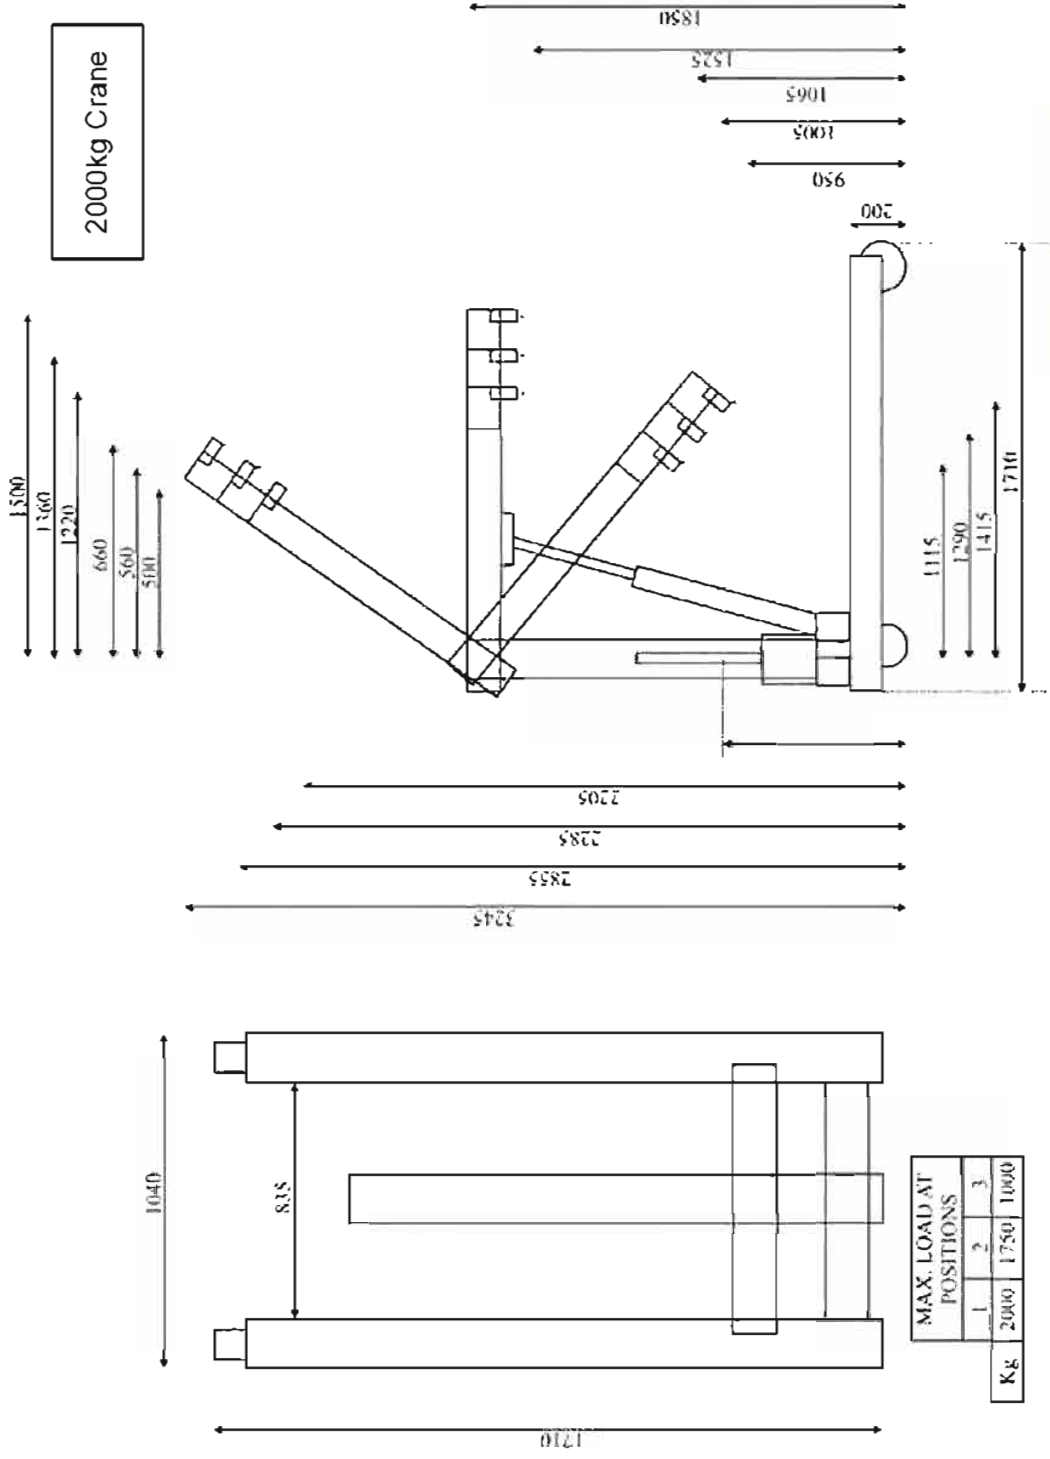

SELBY ENGINEERING & LIFTING SAFETY LTD.

Lifting Equipment and Height Safety Specialists
www.liftingsafety.co.uk Email: sales@liftingsafety.co.uk
Tel: (01977) 684600 Fax: (01977) 685300