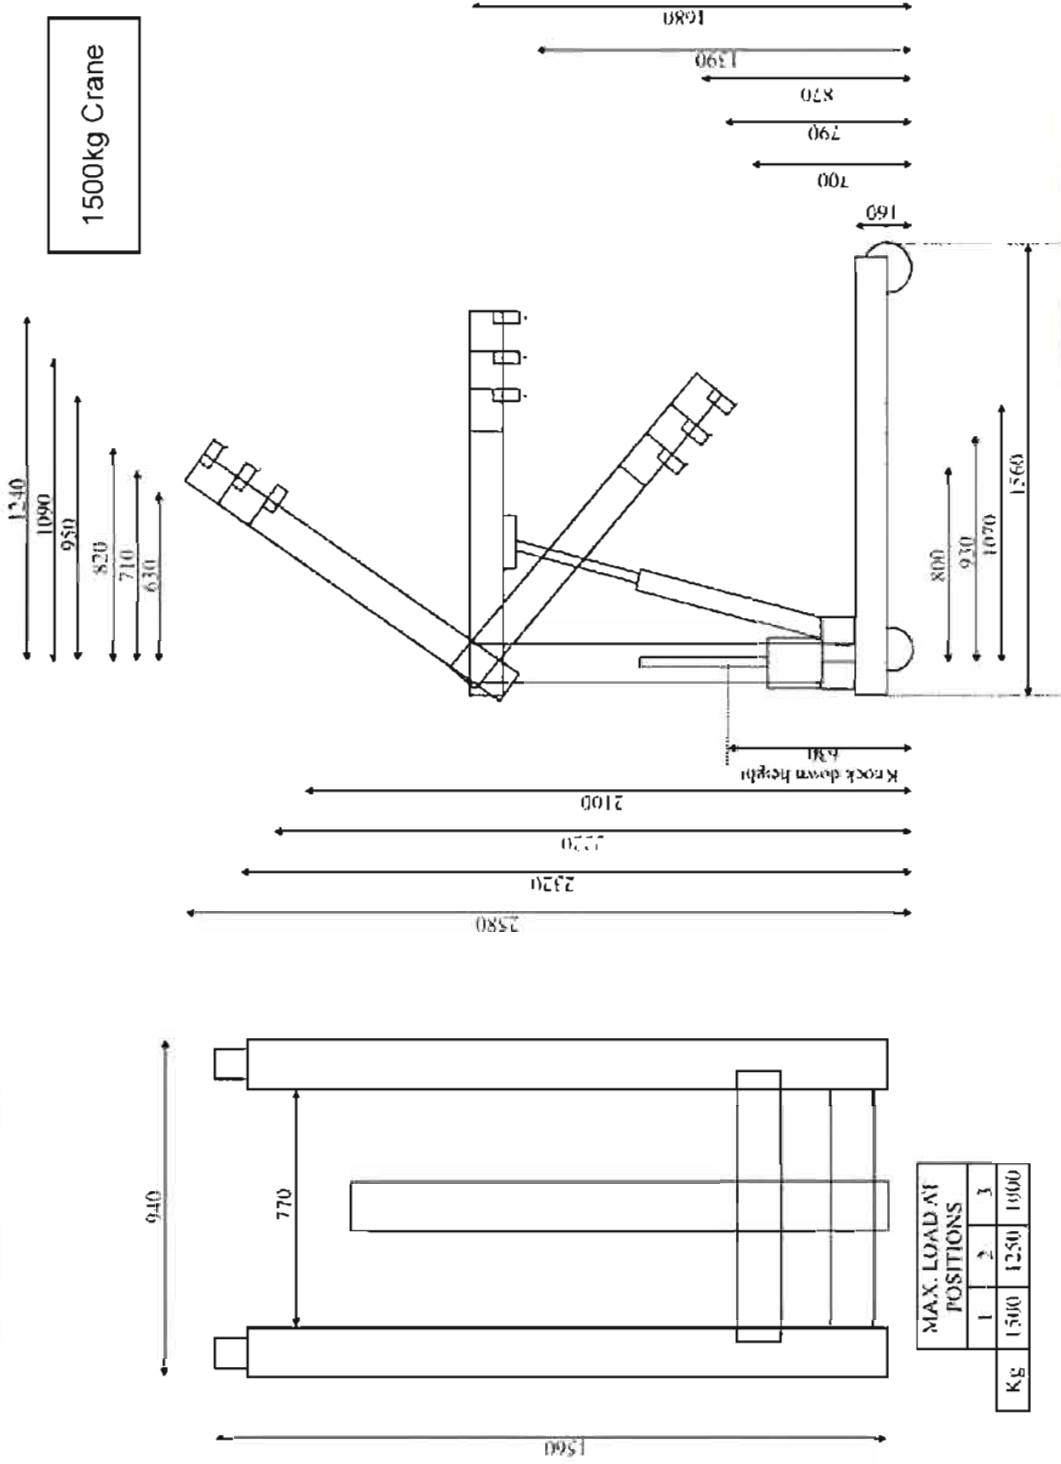

SELBY ENGINEERING & LIFTING SAFETY LTD.

Lifting Equipment and Height Safety Specialists
www.liftingsafety.co.uk Email: sales@liftingsafety.co.uk

Tel: (01977) 684600 Fax: (01977) 685300