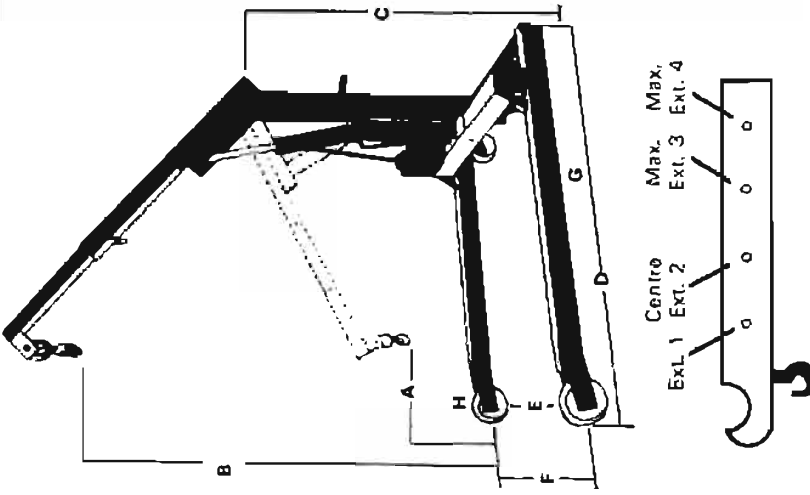

SELBY ENGINEERING & LIFTING SAFETY LTD.

Lifting Equipment and Height Safety Specialists
 www.liftingsafety.co.uk Email: sales@liftingsafety.co.uk
 Tel: (01977) 684600 Fax: (01977) 685300

Model No.	1 tonne 1000kg	1½ tonne 1500kg	2 tonne 2000kg	2½ tonne 2500kg	3 tonne 3000kg
Capacity	1000 Kg	1500 Kg	2000 Kg	2500 Kg	3000 Kg
Minimum Extension (1)	925 mm	950 mm	1220 mm	1300 mm	1340 mm
Capacity	750 Kg	1250 Kg	1750 Kg	2000 Kg	2000 Kg
Centre Extension (2)	1145 mm	1090 mm	1360 mm	1490 mm	1520 mm
Capacity	600 Kg	1000 Kg	1000 Kg	1750 Kg	1500 Kg
Maximum Extension (3)	1330 mm	1240 mm	1500 mm	1700 mm	1700 mm
Capacity	—	—	—	1250 Kg	1000 Kg
Maximum Extension (4)	—	—	—	1900 mm	1840 mm
Minimum Height Hook to Ground (A)	525 mm	700 mm	950 mm	680 mm	930 mm
Maximum Height Hook to Ground (B)	2295 mm	2320 mm	2855 mm	2950 mm	2750 mm
Column Height	1690 mm	1680 mm	1850 mm	2230 mm	1750 mm
Overall Base Length (D)	1555 mm	1560 mm	1710 mm	2070 mm	1785 mm
Maximum Width Between Legs (E)	780 mm	770 mm	835 mm	1100 mm	1090 mm
Maximum Overall Width (F)	950 mm	940 mm	1040 mm	1310 mm	1280 mm
Height to Top of Legs (G)	150 mm	160 mm	200 mm	240 mm	220 mm
Diameter of Wheel	125 mm	125 mm	150 mm	200 mm	150 mm
Knock Down Height	630 mm	630 mm	710 mm	750 mm	730 mm
Weight	150 Kg	160 Kg	190 Kg	300 Kg	350 Kg