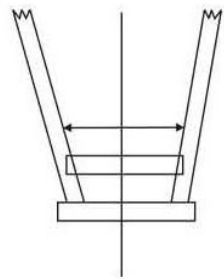

SELBY ENGINEERING & LIFTING SAFETY LTD.

Lifting Equipment and Height Safety Specialists
www.liftingsafety.co.uk Email: sales@liftingsafety.co.uk
Tel: (01977) 684600 Fax: (01977) 685300

APPROXIMATE WEIGHT 85KG

250kg

MAX. LOAD AT POSITIONS

	1	2	3
Kg	254	172	102

3 LINCOLN WAY, SHERBURN-IN-ELMET, LEEDS, WEST YORKSHIRE LS25 6PJ
Registered in England No. 3013233. V.A.T. Reg No. 599 2962 66
www.liftingsafety.co.uk Email: sales@liftingsafety.co.uk