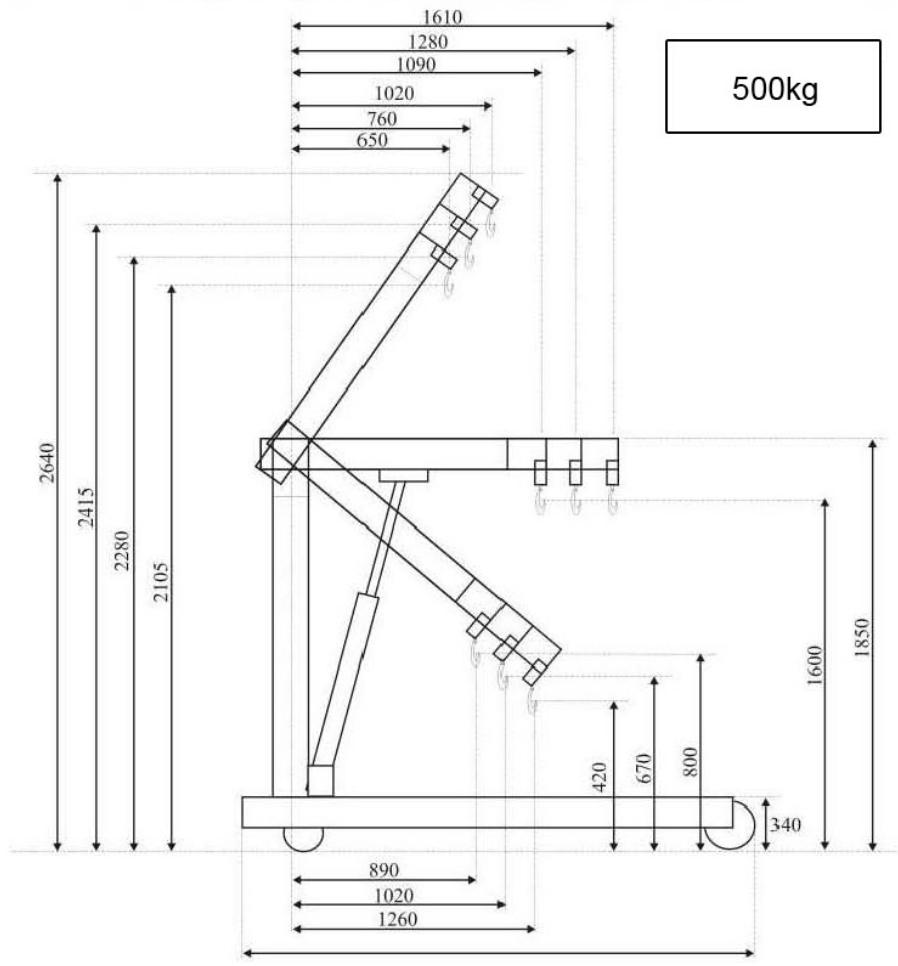

FOLDING CRANE SPECIFICATIONS

Model No.	¼ tonne	½ tonne	¾ tonne	1 tonne	1½ tonne	2 tonne
Capacity Position 1	245 Kg	508 Kg	750 Kg	1000 Kg	1500 Kg	2000 Kg
Capacity Position 2	178 Kg	381 Kg	600 Kg	750 Kg	1250 Kg	1500 Kg
Capacity Position 3	102 Kg	254 Kg	500 Kg	500 Kg	1000 Kg	1000 Kg
Min. Height Hook to Ground (1)	460 mm	460 mm	265 mm	265 mm	450 mm	500 mm
Max. Height Hook to Ground (2)	2270 mm	2270 mm	2235 mm	2235 mm	2550 mm	2720 mm
Column Height (3)	1750 mm	1750 mm	1615 mm	1615 mm	1820 mm	1880 mm
Overall Base Length (4)	1495 mm	1495 mm	1690 mm	1690 mm	1770 mm	1870 mm
Max. Width Between Legs (5)	620 mm	620 mm	790 mm	790 mm	855 mm	960 mm
Max. Overall Width (6)	780 mm	780 mm	950 mm	950 mm	1040 mm	1170 mm
Height to Top of Legs	125 mm	125 mm	130 mm	160 mm	150 mm	225 mm
Diameter of Wheels	100 mm	100 mm	100 mm	125 mm	125 mm	150 mm
Knock Down Height (8)	400 mm	400 mm	610 mm	620 mm	580 mm	660 mm
Weight	85 Kg	85 Kg	100 Kg	130 Kg	200 Kg	210 Kg
LEG STRADDLE ARRANGEMENT						

250kg

MAX. LOAD AT POSITIONS

	1	2	3
Kg	254	172	102

3 LINCOLN WAY, SHERBURN-IN-ELMET, LEEDS, WEST YORKSHIRE LS25 6PJ
 Registered in England No. 3013233. V.A.T. Reg No. 599 2962 66
 www.liftingsafety.co.uk Email: sales@liftingsafety.co.uk

SELBY ENGINEERING & LIFTING SAFETY LTD.

Lifting Equipment and Height Safety Specialists

www.liftingsafety.co.uk Email: sales@liftingsafety.co.uk

Tel: (01977) 684600 Fax: (01977) 685300

500kg

MAX. LOAD AT POSITIONS			
	1	2	3
Kg	254	178	102