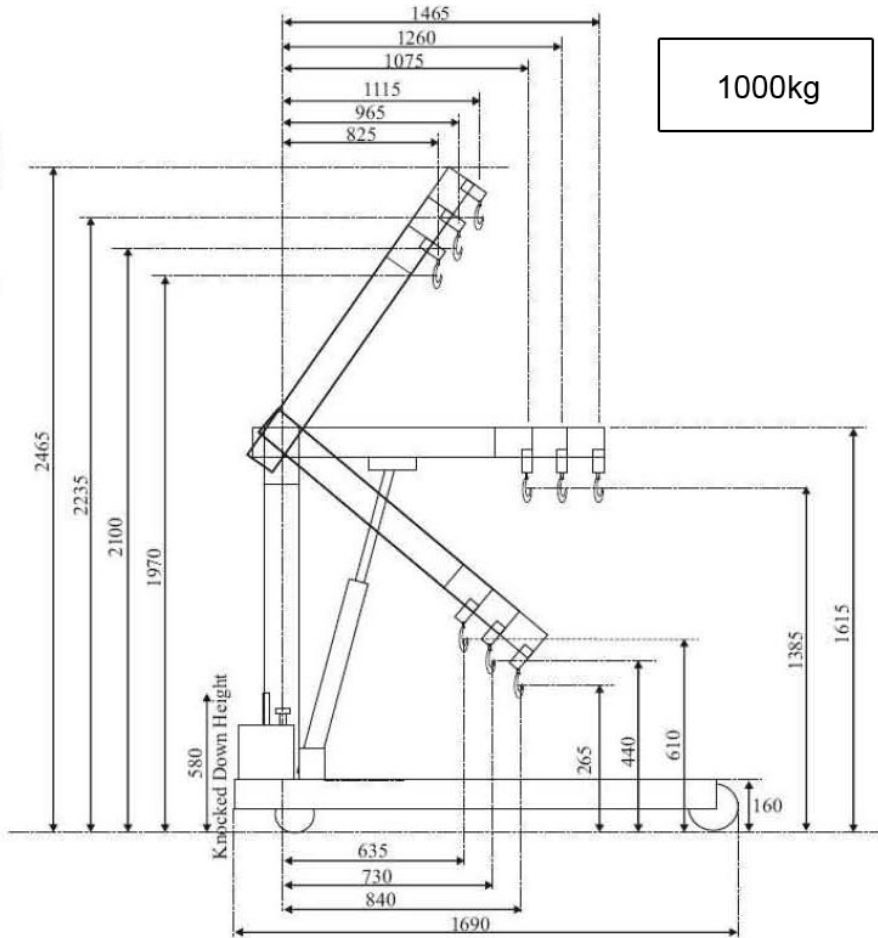

SELBY ENGINEERING & LIFTING SAFETY LTD.

Lifting Equipment and Height Safety Specialists

www.liftingsafety.co.uk Email: sales@liftingsafety.co.uk

Tel: (01977) 684600 Fax: (01977) 685300

MAX. LOAD AT POSITIONS			
	1	2	3
Kg	1000	750	500

3 LINCOLN WAY, SHERBURN-IN-ELMET, LEEDS, WEST YORKSHIRE LS25 6PJ

Registered in England No. 3013233. V.A.T. Reg No. 599 2962 66

www.liftingsafety.co.uk Email: sales@liftingsafety.co.uk