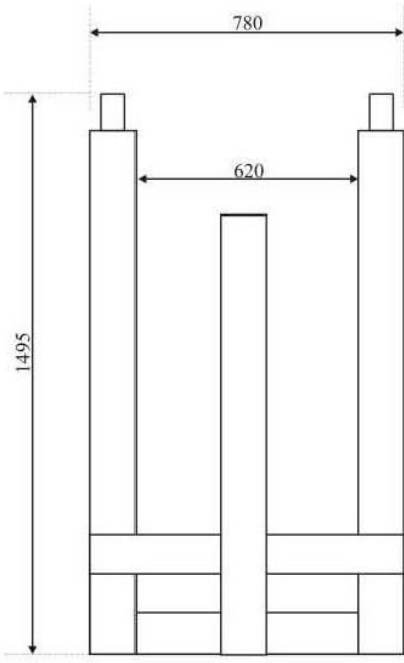

MAX. LOAD AT POSITIONS			
	1	2	3
Kg	254	178	102