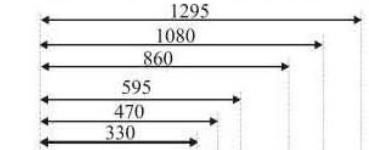

FOLDING CRANE SPECIFICATIONS

Model No.	¼ tonne	½ tonne	¾ tonne	1 tonne	1½ tonne	2 tonne
Capacity Position 1	245 Kg	508 Kg	750 Kg	1000 Kg	1500 Kg	2000 Kg
Capacity Position 2	178 Kg	381 Kg	600 Kg	750 Kg	1250 Kg	1500 Kg
Capacity Position 3	102 Kg	254 Kg	500 Kg	500 Kg	1000 Kg	1000 Kg
Min. Height Hook to Ground (1)	460 mm	460 mm	265 mm	265 mm	450 mm	500 mm
Max. Height Hook to Ground (2)	2270 mm	2270 mm	2235 mm	2235 mm	2550 mm	2720 mm
Column Height (3)	1750 mm	1750 mm	1615 mm	1615 mm	1820 mm	1880 mm
Overall Base Length (4)	1495 mm	1495 mm	1690 mm	1690 mm	1770 mm	1870 mm
Max. Width Between Legs (5)	620 mm	620 mm	790 mm	790 mm	855 mm	960 mm
Max. Overall Width (6)	780 mm	780 mm	950 mm	950 mm	1040 mm	1170 mm
Height to Top of Legs	125 mm	125 mm	130 mm	160 mm	150 mm	225 mm
Diameter of Wheels	100 mm	100 mm	100 mm	125 mm	125 mm	150 mm
Knock Down Height (8)	400 mm	400 mm	610 mm	620 mm	580 mm	660 mm
Weight	85 Kg	85 Kg	100 Kg	130 Kg	200 Kg	210 Kg
LEG STRADDLE ARRANGEMENT						

SELBY ENGINEERING & LIFTING SAFETY LTD.

Lifting Equipment and Height Safety Specialists
 www.liftingsafety.co.uk Email: sales@liftingsafety.co.uk
 Tel: (01977) 684600 Fax: (01977) 685300

APPROXIMATE WEIGHT 85KG

250kg

MAX. LOAD AT POSITIONS

	1	2	3
Kg	254	172	102

3 LINCOLN WAY, SHERBURN-IN-ELMET, LEEDS, WEST YORKSHIRE LS25 6PJ
 Registered in England No. 3013233. V.A.T. Reg No. 599 2962 66
 www.liftingsafety.co.uk Email: sales@liftingsafety.co.uk