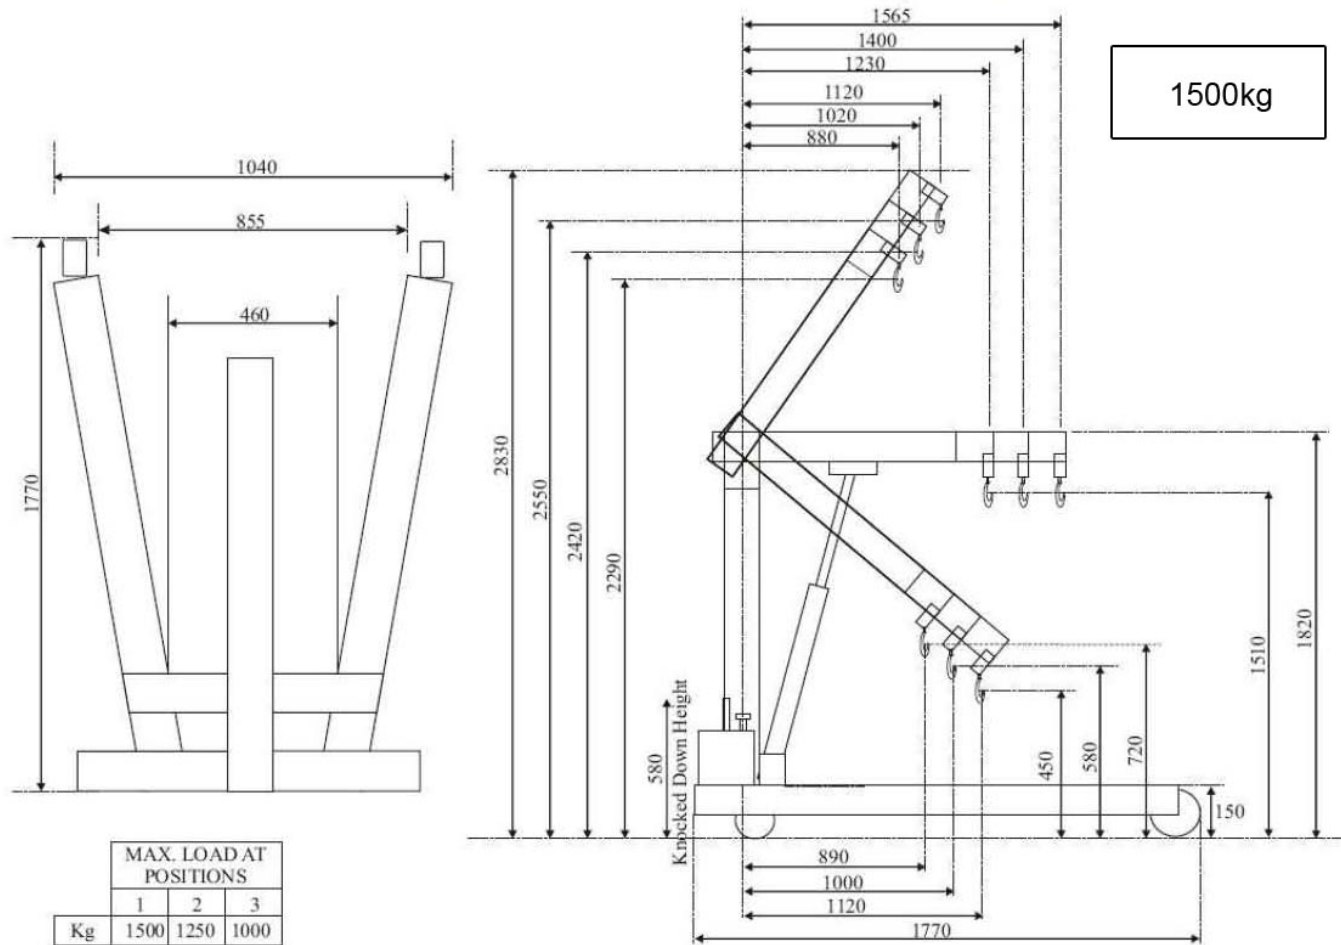

SELBY ENGINEERING & LIFTING SAFETY LTD.

Lifting Equipment and Height Safety Specialists
www.liftingsafety.co.uk Email: sales@liftingsafety.co.uk
Tel: (01977) 684600 Fax: (01977) 685300