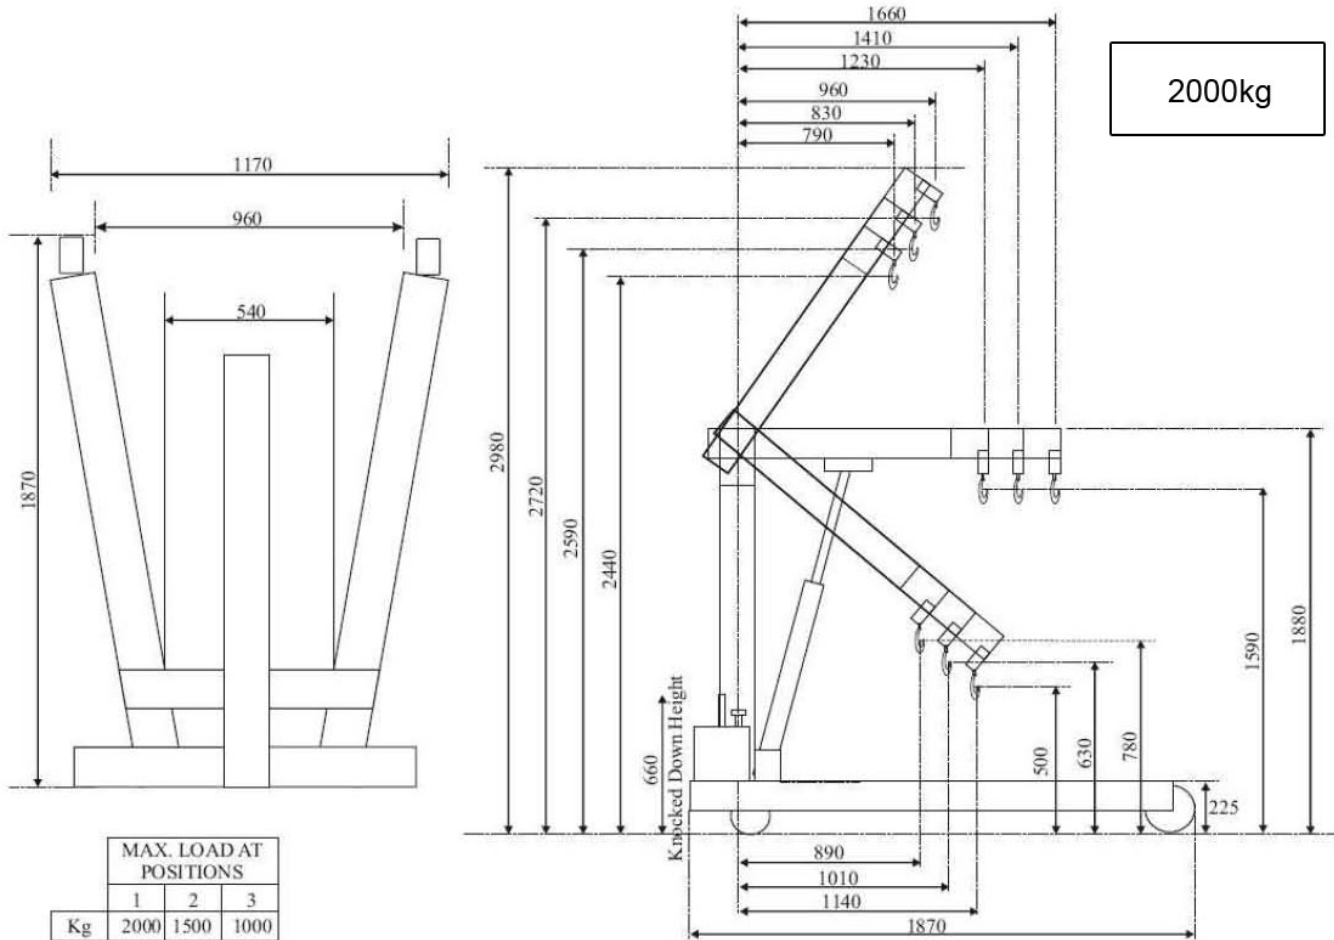

SELBY ENGINEERING & LIFTING SAFETY LTD.

Lifting Equipment and Height Safety Specialists
www.liftingsafety.co.uk Email: sales@liftingsafety.co.uk
Tel: (01977) 684600 Fax: (01977) 685300