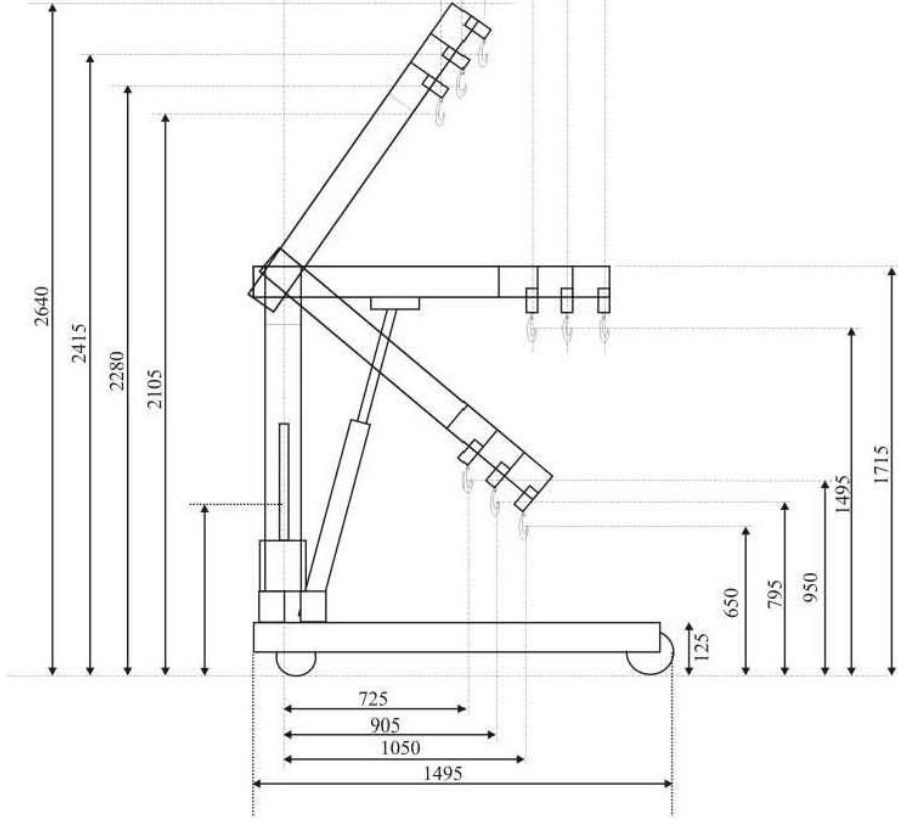

FOLDING CRANE SPECIFICATIONS

Model No.	¼ tonne	½ tonne	¾ tonne	1 tonne	1½ tonne	2 tonne
Capacity Position 1	245 Kg	508 Kg	750 Kg	1000 Kg	1500 Kg	2000 Kg
Capacity Position 2	178 Kg	381 Kg	600 Kg	750 Kg	1250 Kg	1500 Kg
Capacity Position 3	102 Kg	254 Kg	500 Kg	500 Kg	1000 Kg	1000 Kg
Min. Height Hook to Ground (1)	460 mm	460 mm	265 mm	265 mm	450 mm	500 mm
Max. Height Hook to Ground (2)	2270 mm	2270 mm	2235 mm	2235 mm	2550 mm	2720 mm
Column Height (3)	1750 mm	1750 mm	1615 mm	1615 mm	1820 mm	1880 mm
Overall Base Length (4)	1495 mm	1495 mm	1690 mm	1690 mm	1770 mm	1870 mm
Max. Width Between Legs (5)	620 mm	620 mm	790 mm	790 mm	855 mm	960 mm
Max. Overall Width (6)	780 mm	780 mm	950 mm	950 mm	1040 mm	1170 mm
Height to Top of Legs	125 mm	125 mm	130 mm	160 mm	150 mm	225 mm
Diameter of Wheels	100 mm	100 mm	100 mm	125 mm	125 mm	150 mm
Knock Down Height (8)	400 mm	400 mm	610 mm	620 mm	580 mm	660 mm
Weight	85 Kg	85 Kg	100 Kg	130 Kg	200 Kg	210 Kg
LEG STRADDLE ARRANGEMENT						

SELBY ENGINEERING & LIFTING SAFETY LTD.

Lifting Equipment and Height Safety Specialists
 www.liftingsafety.co.uk Email: sales@liftingsafety.co.uk
 Tel: (01977) 684600 Fax: (01977) 685300

APPROXIMATE WEIGHT 85KG

250kg

MAX. LOAD AT POSITIONS

	1	2	3
Kg	254	172	102

3 LINCOLN WAY, SHERBURN-IN-ELMET, LEEDS, WEST YORKSHIRE LS25 6PJ
 Registered in England No. 3013233. V.A.T. Reg No. 599 2962 66
 www.liftingsafety.co.uk Email: sales@liftingsafety.co.uk