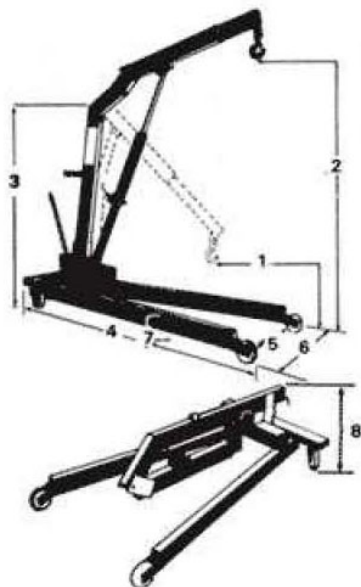

FOLDING CRANE SPECIFICATIONS

Model No.	¼ tonne	½ tonne	¾ tonne	1 tonne	1½ tonne	2 tonne
Capacity Position 1	245 Kg	508 Kg	750 Kg	1000 Kg	1500 Kg	2000 Kg
Capacity Position 2	178 Kg	381 Kg	600 Kg	750 Kg	1250 Kg	1500 Kg
Capacity Position 3	102 Kg	254 Kg	500 Kg	500 Kg	1000 Kg	1000 Kg
Min. Height Hook to Ground (1)	460 mm	460 mm	265 mm	265 mm	450 mm	500 mm
Max. Height Hook to Ground (2)	2270 mm	2270 mm	2235 mm	2235 mm	2550 mm	2720 mm
Column Height (3)	1750 mm	1750 mm	1615 mm	1615 mm	1820 mm	1880 mm
Overall Base Length (4)	1495 mm	1495 mm	1690 mm	1690 mm	1770 mm	1870 mm
Max. Width Between Legs (5)	620 mm	620 mm	790 mm	790 mm	855 mm	960 mm
Max. Overall Width (6)	780 mm	780 mm	950 mm	950 mm	1040 mm	1170 mm
Height to Top of Legs	125 mm	125 mm	130 mm	160 mm	150 mm	225 mm
Diameter of Wheels	100 mm	100 mm	100 mm	125 mm	125 mm	150 mm
Knock Down Height (8)	400 mm	400 mm	610 mm	620 mm	580 mm	660 mm
Weight	85 Kg	85 Kg	100 Kg	130 Kg	200 Kg	210 Kg
LEG STRADDLE ARRANGEMENT						