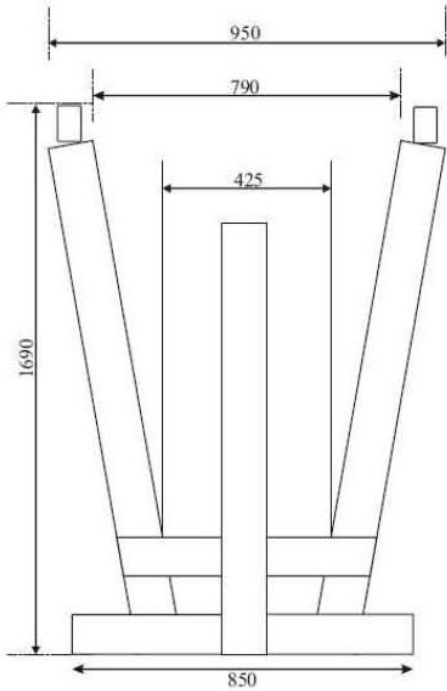

FOLDING CRANE SPECIFICATIONS

Model No.	¼ tonne	½ tonne	¾ tonne	1 tonne	1½ tonne	2 tonne
Capacity Position 1	245 Kg	508 Kg	750 Kg	1000 Kg	1500 Kg	2000 Kg
Capacity Position 2	178 Kg	381 Kg	600 Kg	750 Kg	1250 Kg	1500 Kg
Capacity Position 3	102 Kg	254 Kg	500 Kg	500 Kg	1000 Kg	1000 Kg
Min. Height Hook to Ground (1)	460 mm	460 mm	265 mm	265 mm	450 mm	500 mm
Max. Height Hook to Ground (2)	2270 mm	2270 mm	2235 mm	2235 mm	2550 mm	2720 mm
Column Height (3)	1750 mm	1750 mm	1615 mm	1615 mm	1820 mm	1880 mm
Overall Base Length (4)	1495 mm	1495 mm	1690 mm	1690 mm	1770 mm	1870 mm
Max. Width Between Legs (5)	620 mm	620 mm	790 mm	790 mm	855 mm	960 mm
Max. Overall Width (6)	780 mm	780 mm	950 mm	950 mm	1040 mm	1170 mm
Height to Top of Legs	125 mm	125 mm	130 mm	160 mm	150 mm	225 mm
Diameter of Wheels	100 mm	100 mm	100 mm	125 mm	125 mm	150 mm
Knock Down Height (8)	400 mm	400 mm	610 mm	620 mm	580 mm	660 mm
Weight	85 Kg	85 Kg	100 Kg	130 Kg	200 Kg	210 Kg
LEG STRADDLE ARRANGEMENT						

Lifting Equipment and Height Safety Specialists

www.liftingsafety.co.uk Email: sales@liftingsafety.co.uk

Tel: (01977) 684600 Fax: (01977) 685300

MAX. LOAD AT POSITIONS			
	1	2	3
Kg	1000	750	500

3 LINCOLN WAY, SHERBURN-IN-ELMET, LEEDS, WEST YORKSHIRE LS25 6PJ