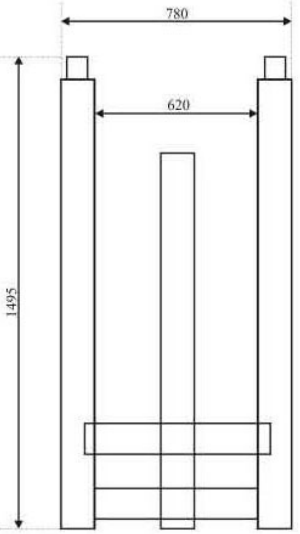

SELBY ENGINEERING & LIFTING SAFETY LTD.

Lifting Equipment and Height Safety Specialists
www.liftingsafety.co.uk Email: sales@liftingsafety.co.uk
Tel: (01977) 684600 Fax: (01977) 685300

APPROXIMATE WEIGHT 85KG

250kg

MAX. LOAD AT POSITIONS

	1	2	3
Kg	254	172	102

3 LINCOLN WAY, SHERBURN-IN-ELMET, LEEDS, WEST YORKSHIRE LS25 6PJ
Registered in England No. 3013233. V.A.T. Reg No. 599 2962 66
www.liftingsafety.co.uk Email: sales@liftingsafety.co.uk