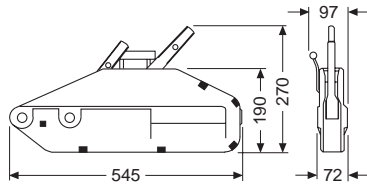

Model	Capacity (WLL) kg	Rope advance per double stroke mm	Lever pull at WLL daN	Lever length mm	Wire rope Ø mm	Weight without rope kg	Rope weight kg/m
Yaletrac Y 08	800	60	24	800	8,4	7,0	0,29
Yaletrac Y 16	1600	60	30	790/1190	11,5	14,0	0,53
Yaletrac Y 32	3200	40	50	790/1190	16,0	21,0	1,0

Yaletrac Y08

Yaletrac Y16

Yaletrac Y32

Also accepted for passenger elevation purposes!

Yaletrac accessories

Sling rope DIN 3088

for model		Y 08	Y 16	Y 32
Wire rope Ø	mm	10	14	18
Length	m	1,0	1,5	2,0
Length	m	2,0	2,5	3,0

Hand reel

for model		Y 08	Y 16	Y 32
For max. rope length	m	50	30	20

Drum reel

for model		Y 08	Y 16	Y 32
For max. rope length	m	100	80	60

Yaletrac storage box

Steel plate 74 x 26 x 45 cm

Clevis hook with safety latch